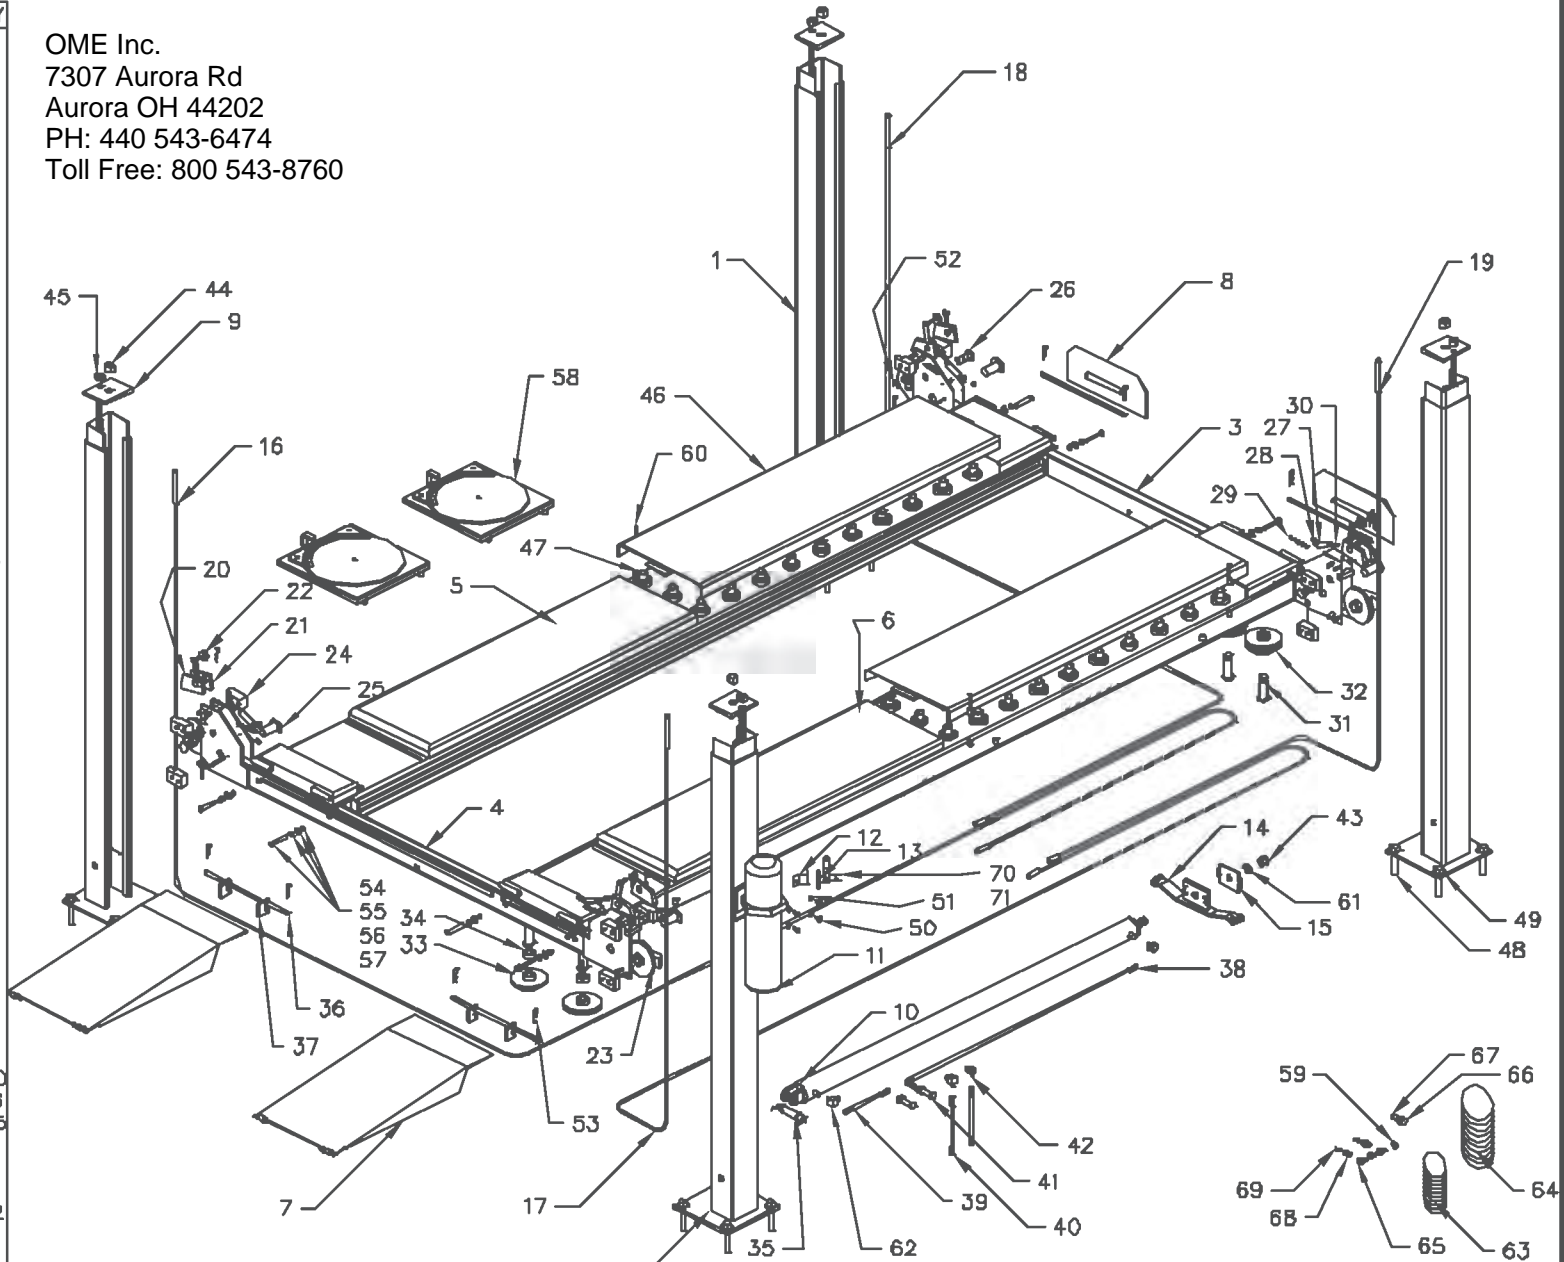

OME Inc.
7307 Aurora Rd
Aurora OH 44202
PH: 440 543-6474
Toll Free: 800 543-8760

#	ITEM NO.	DESCRIPTION	QTY
1.	5210280	OFFSIDE POST	3
2.	5210281	POWER SIDE POST	1
3.	5210292	CROSSSTUBE 4-SHEAVE	1
4.	5210291	CROSSSTUBE 2-SHEAVE	1
5.	5210279	OFFSIDE RAMP	1
6.	5210278	POWER SIDE RAMP	1
7.	5210277	APPROACH RAMP	2
8.	5210293	TIRE STOP ASSEMBLY	2
9.	5210794	POST TOP PLATE	4
10.	5502165	3"x70" CYLINDER	1
11.	5585079	POWER UNIT (AB-1466)	1
12.	5701190	AIR VALVE BRACKET	1
13.	5590175	AIR VALVE	1
14.	5210283	CYLINDER FLANGE ARM	1
15.	5731309	CABLE RETAINER PL.	1
16.	5595522	3/8" CABLE 341" LONG	1
17.	5595521	3/8" CABLE 285" LONG	1
18.	5595519	3/8" CABLE 178" LONG	1
19.	5595518	3/8" CABLE 122" LONG	1
20.	5210282	SAFETY #2	4
21.	5736821	SAFETY #1	4
22.	5575420	SLACK SAFETY SHEAVE	4
23.	5746607	SHEAVE ROLLER	4
24.	5716148	PLASTIC SLIDE BLOCK	16
25.	5505698	CR.TUBE SHEAVE AXLE	4
26.	5505699	SAFETY PIN	4
27.	5502195	AIR SAFETY CYLINDER	4
28.	5550410	1/8 NPT 90-DEG 1/4 BRASS FITT.	4
29.	5540145	3/4" x 4" SPRING	4
30.	5505625	1/4" FEMALE ROD END	4
31.	5505700	RAMP SHEAVE AXLE	4
32.	5746606	TWIN SHEAVE ROLLER	2
33.	5746607	SINGLE SHEAVE ROLLER	2
34.	5715364	RAMP SHEAVE SPACER	2
35.	5505695	1" x 3 1/2" CYL. PIN	1
36.	5746608	1/2" x 18 3/4" PIN	4
37.	5736622	APPROACH RAMP STOP	4
38.	5570735	1/4" HYDR HOSE 64"/ 90-ST	1
39.	5570812	1/4" HYDR. HOSE 13"/ ST-ST	1
40.	5570818	1/4" HYDR. HOSE 88"/ ST-ST	2
41.	5550111	STR. FITT 2700-4-4	2
42.	5550103	90-DEG PWR UNIT FITT	1
43.	5535130	1-14 NYLOCK NUT	1
44.	5535997	5/8-11 NYLOCK NUT	4
45.	5535155	3/4-10 HEX NUT	4
46.	5210276	SLIP PLATE	2
47.	5575375	CASTERS	60
48.	5530455	3/4" x 4 3/4" ANCHDR BOLT	16
49.	5545535	C-SHIM	25
50.	5530260	5/16-18 x 3/4" HEX BOLT	4
51.	5535122	5/16-18 NYLOCK NUT	4
52.	5540275	E RING	8
53.	5505335	HAIRPIN CLIP	12
54.	5530221	1/2-13 x 3 1/2" HEX BOLT	8
55.	5545125	1/2" LOCK WASHER	8
56.	5545180	1/2" FLAT WASHER	8
57.	5535160	1/2-13 HEX NUT	8
58.	5210437	TURNPLATE	2
59.	5545170	3/4" FLAT WASHER	1
60.	5505450	3/8" x 2 1/2" CLEVIS PIN	4
61.	5545165	1" FLAT WASHER	1
62.	5550106	90-DEG FITT 2501-4-6	3
63.	5570785	COILED AIR HOSE	1
64.	5570795	1/4" POLY TUBING	1

#	ITEM NO.	DESCRIPTION	QTY
65.	5550395	1/4" UNION TEE FITTING	3
66.	5550370	STR. BULKHEAD FITTING	1
67.	5550371	1/4" POLY CONNECTOR	1
68.	5550405	BELL REDUCER	2
69.	5550380	1/8" x 1" CLOSE NIPPLE	2
70.	5530117	6-32 x 1 1/2" SLOT HEAD SCREW	2
71.	5535190	6-32 HEX NUT	2

NOTES: UNLESS OTHERWISE SPECIFIED

 PROJECTION APPROVED:	TOLERANCES: XX ± 0.02 XXX ± 0.005 FRACTIONS & 1/16 SURFACE 63 DIA. Ø ± 0.010 ANGLES 1/2" QTY 800'D	BEND-PAK 1645 LEMONWOOD DRIVE SANTA PAULA, CA 93060	
		HD-9A ALIGNMENT LIFT	
DATE: 0016 0A223	NEXT ASSY	MAT'L:	
		DATE: 10/14/04	REV.
SCALE: N/A