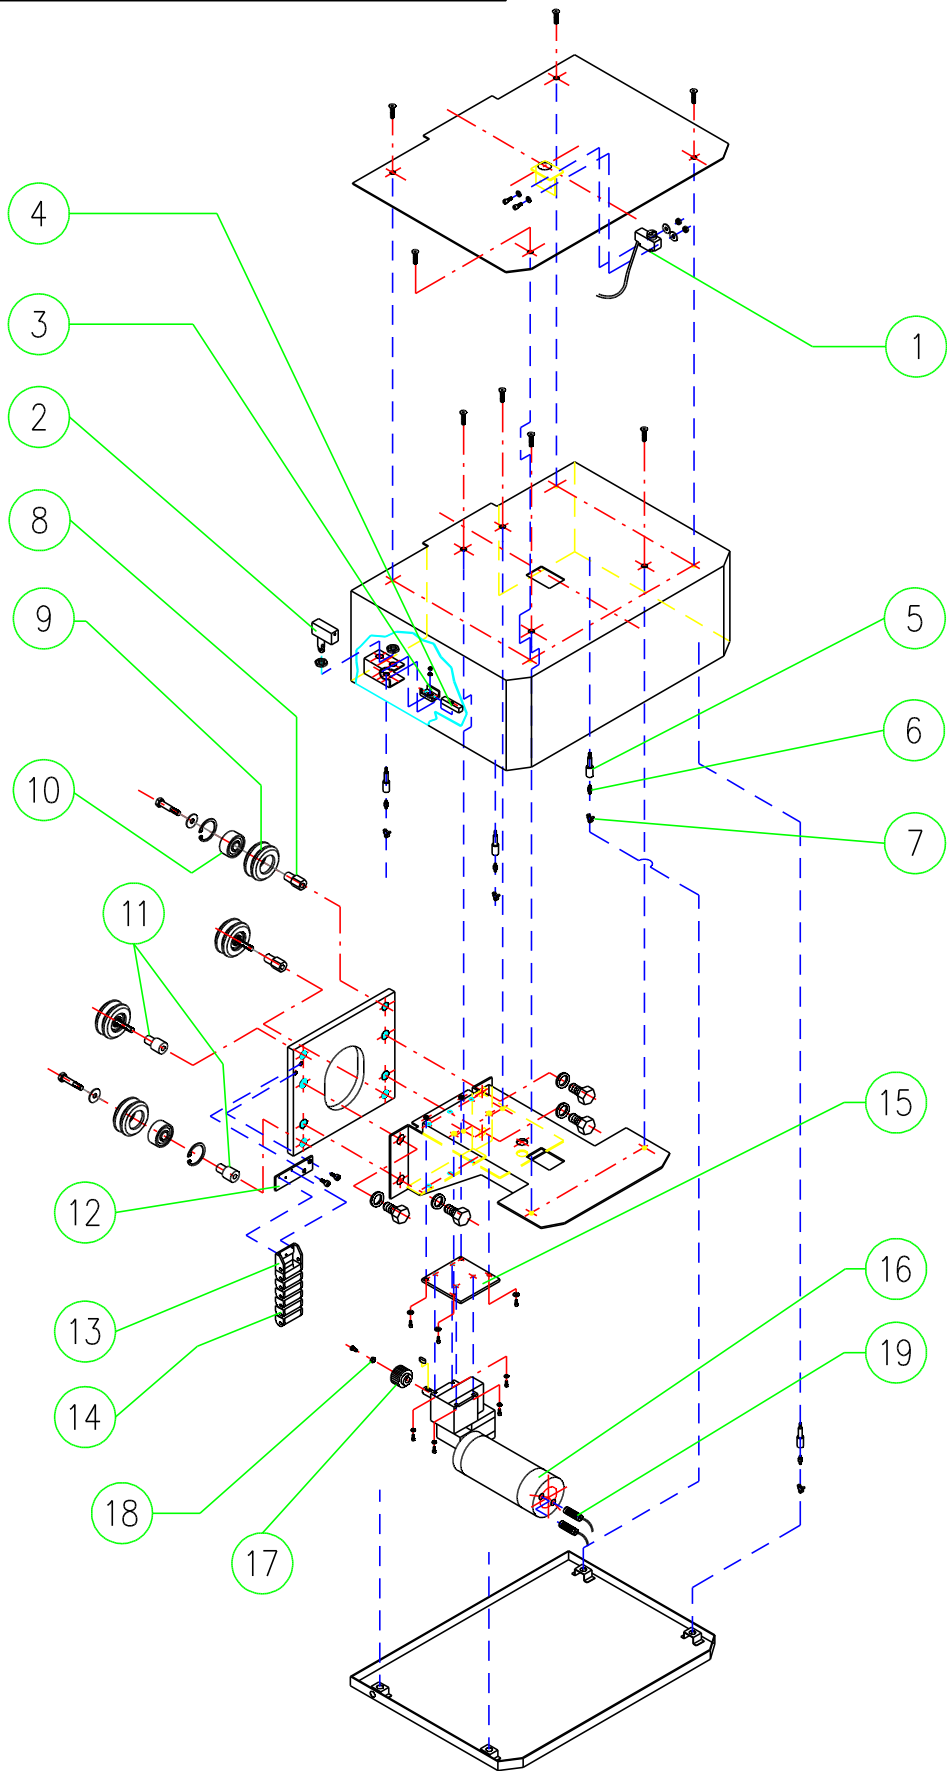

MODULA MACHINE
EXTERNAL HEAD AND TDF
SHELF