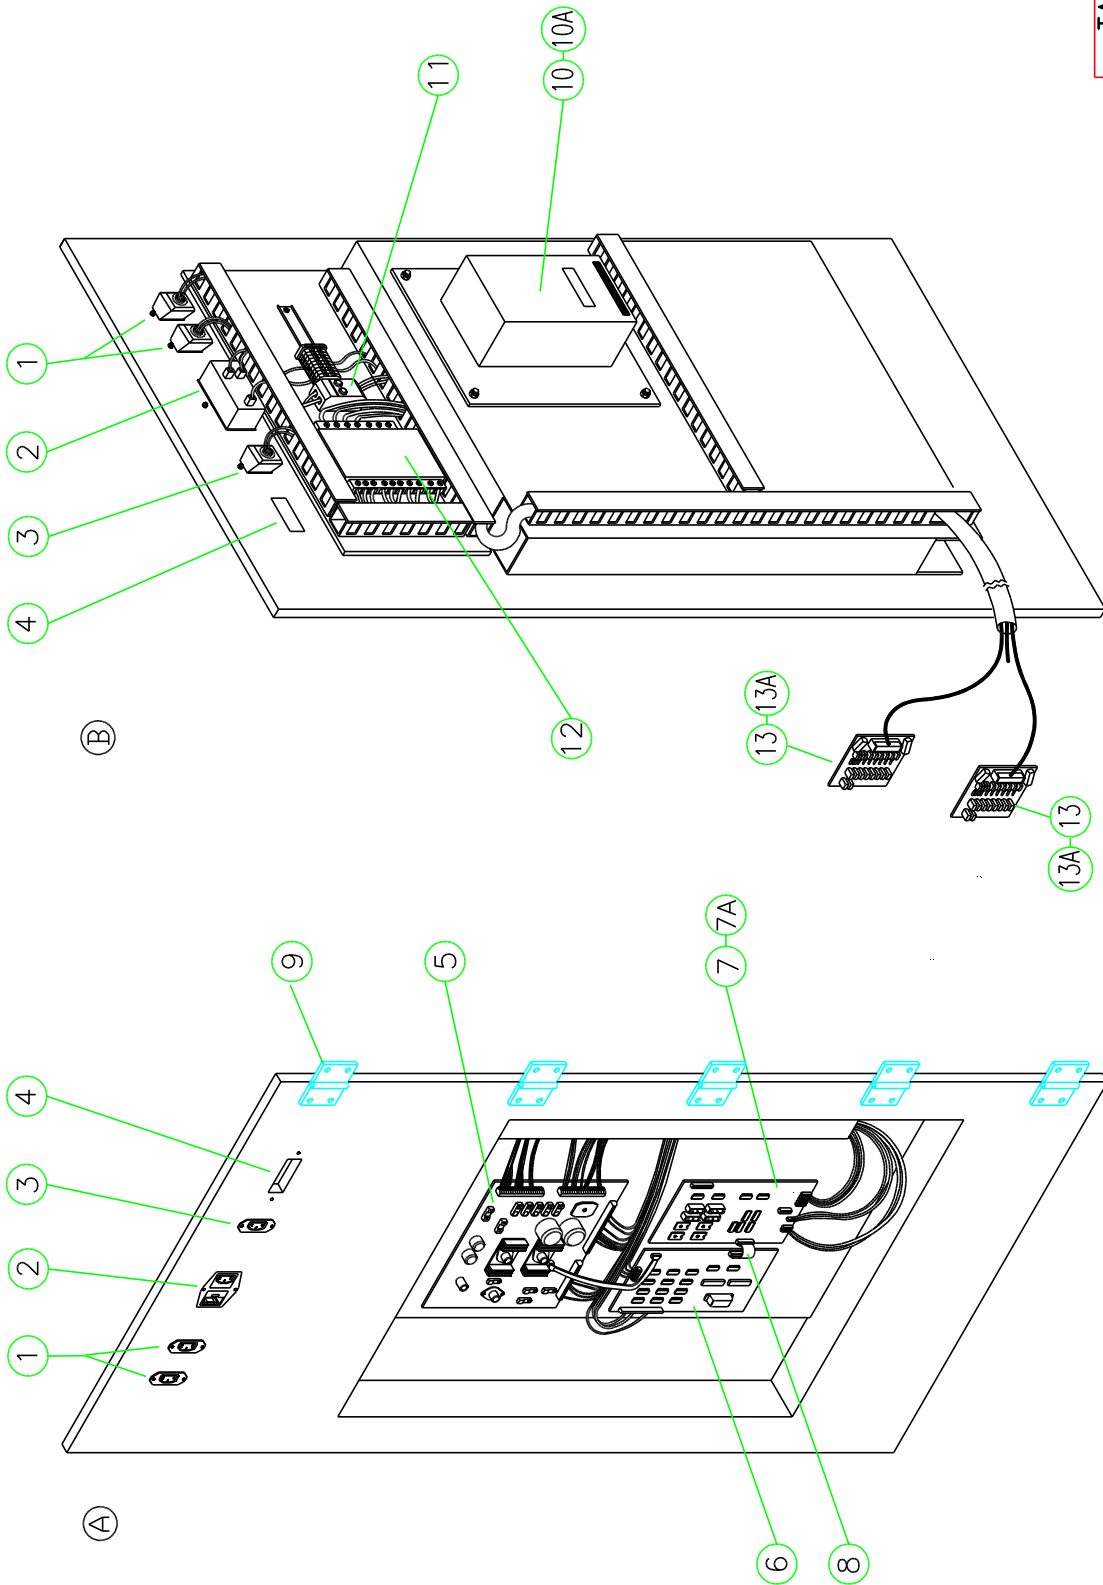

MODULA MACHINE
GIANT MACHINE
PUMP AND ENCODER

TABLE N.5

Member of
swisslog
group

MODULA MACHINE

SPARE PARTS LIST 2002

MOD.	COROB CODE	TABLE	REF. N	PART DESCRIPTION	Remarks
MG AC MD GN	701905751X	5 Pump and Encoder	18	COLONNETTA SENSORE ZERO POMPA <i>PUMP ZERO DETECTING CYLINDER</i>	
MG AC MD GN	713201535A	5 Pump and Encoder	19	SUPPORTO MICRO <i>MICRO HOLDER</i>	
MG AC MD GN	713600929C	5 Pump and Encoder	21	SUPP. TRASM. POMPA <i>PUMP TRANSMISSION SUPPORT</i>	
ALL	7222251000	5 Pump and Encoder	22	GIUNTO ELICALE ENCODER <i>HELICAL ENCODER JOINT</i>	
MG AC MD GN	715302200B	5 Pump and Encoder	23	PIASTRA FISSAGGIO ENCODER <i>ENCODER FIXING PLATE</i>	
ALL	6581000700	5 Pump and Encoder	24	ENCODER <i>ENCODER</i>	
MG AC MD GN	747106113X	5 Pump and Encoder	25	FILTRO 3/4-RACC. PORTAGOMMA-NIPPLE <i>3/4 FILTER + RUBBER SUP. NIPPLE</i>	
MG AC MD GN	7106034000	5 Pump and Encoder	26	RACCORDO M 3/4" PORTAGOMMA <i>M 3/4" RUBBER HOLDER FITTING</i>	
ALL	7109000300	5 Pump and Encoder	27	NIPPLO 1/2 3/4 <i>1/2 3/4 NIPPLE</i>	