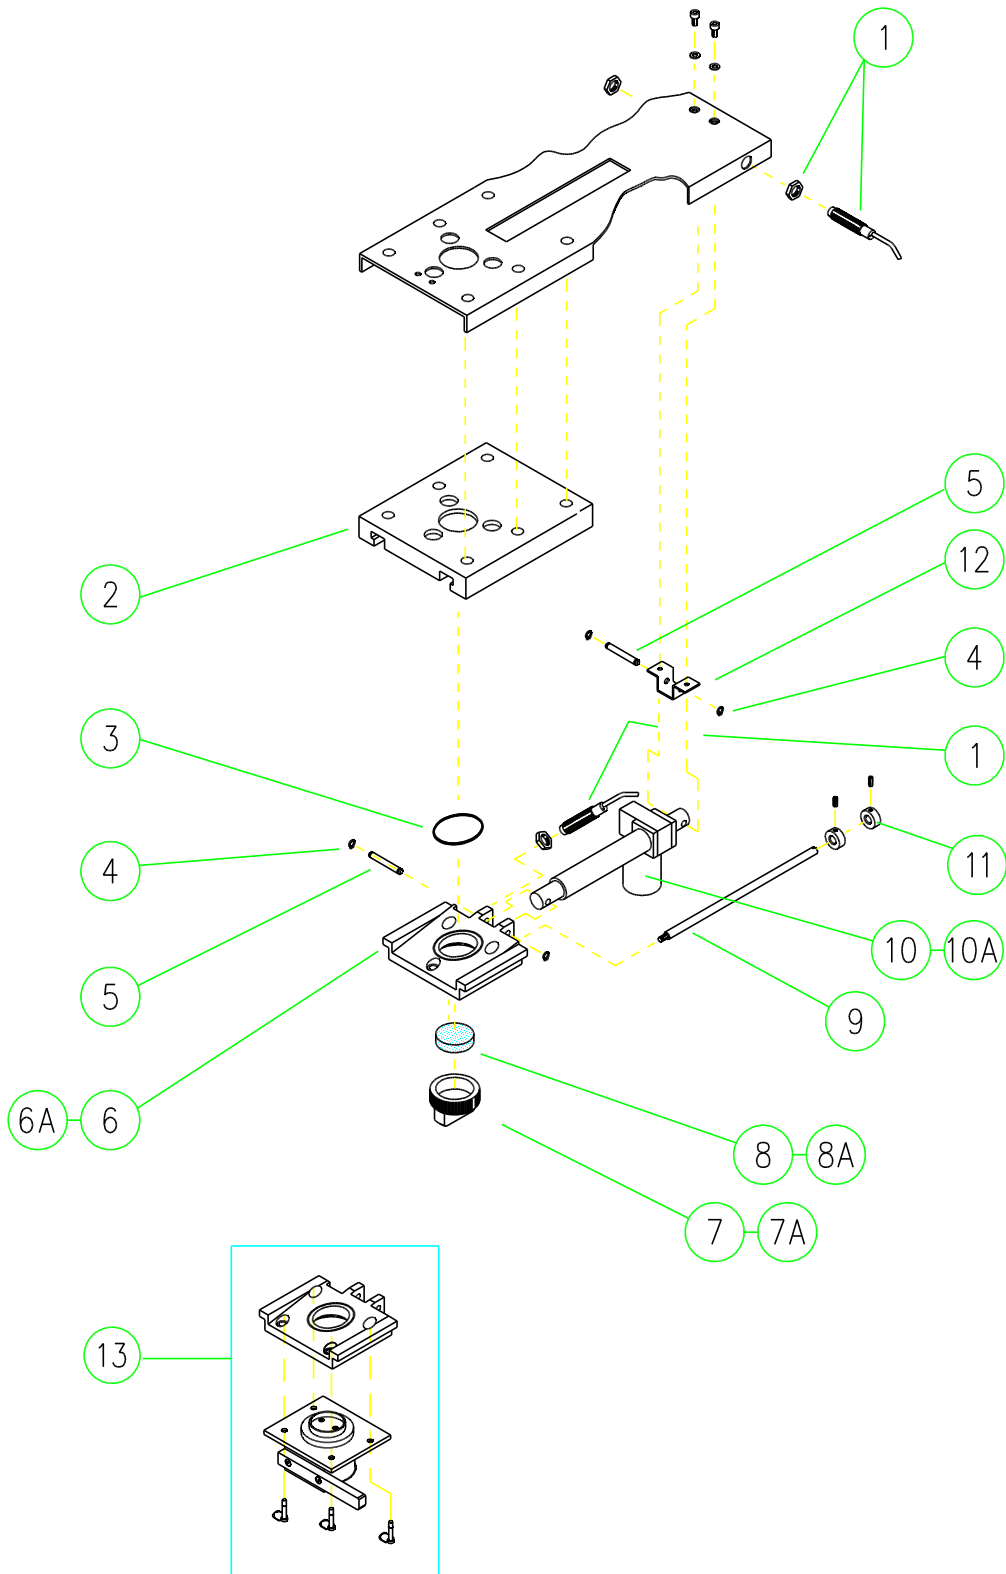

MODULA MACHINE
MODULA MACHINE EXTERNAL HEAD
MODULA MACHINE EXTERNAL HEAD WITH TWO NOZZLES
TWO POSITION AUTOCAP WITHOUT PUNCHER
BANG HOLE LOCATOR