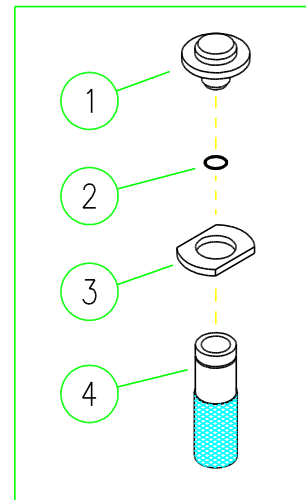

MODULA MACHINE
2 POSITION AUTOCAP
WITH PUNCHER