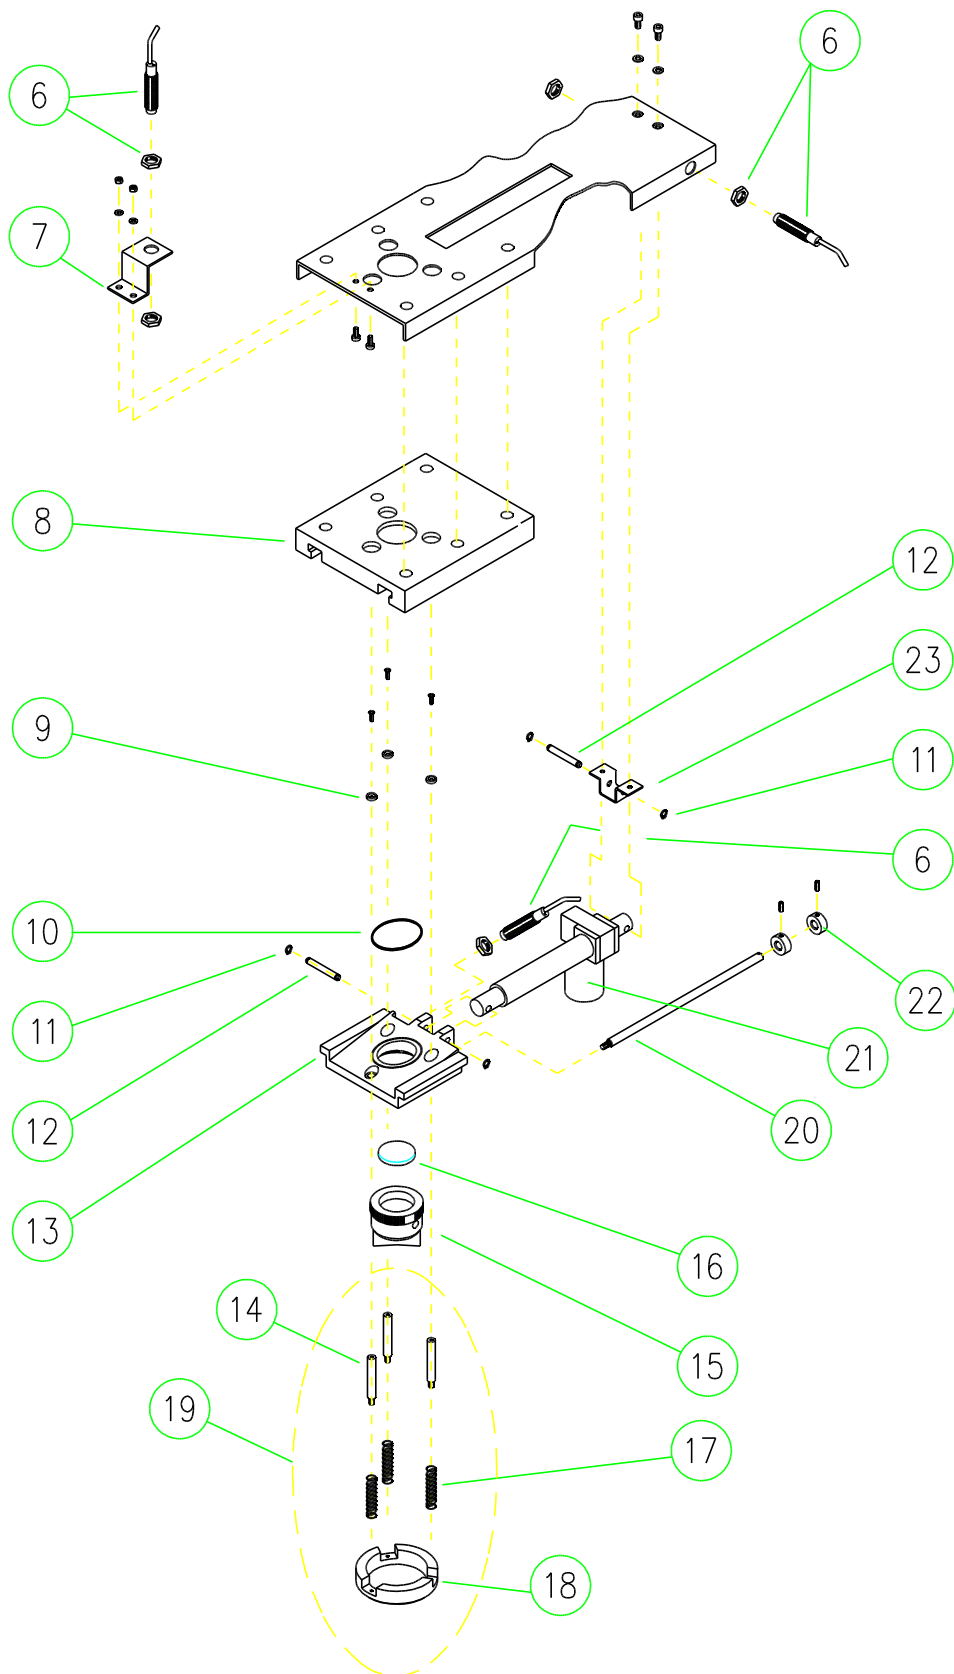

MODULA MACHINE
2 POSITION AUTOCAP
WITH PUNCHER