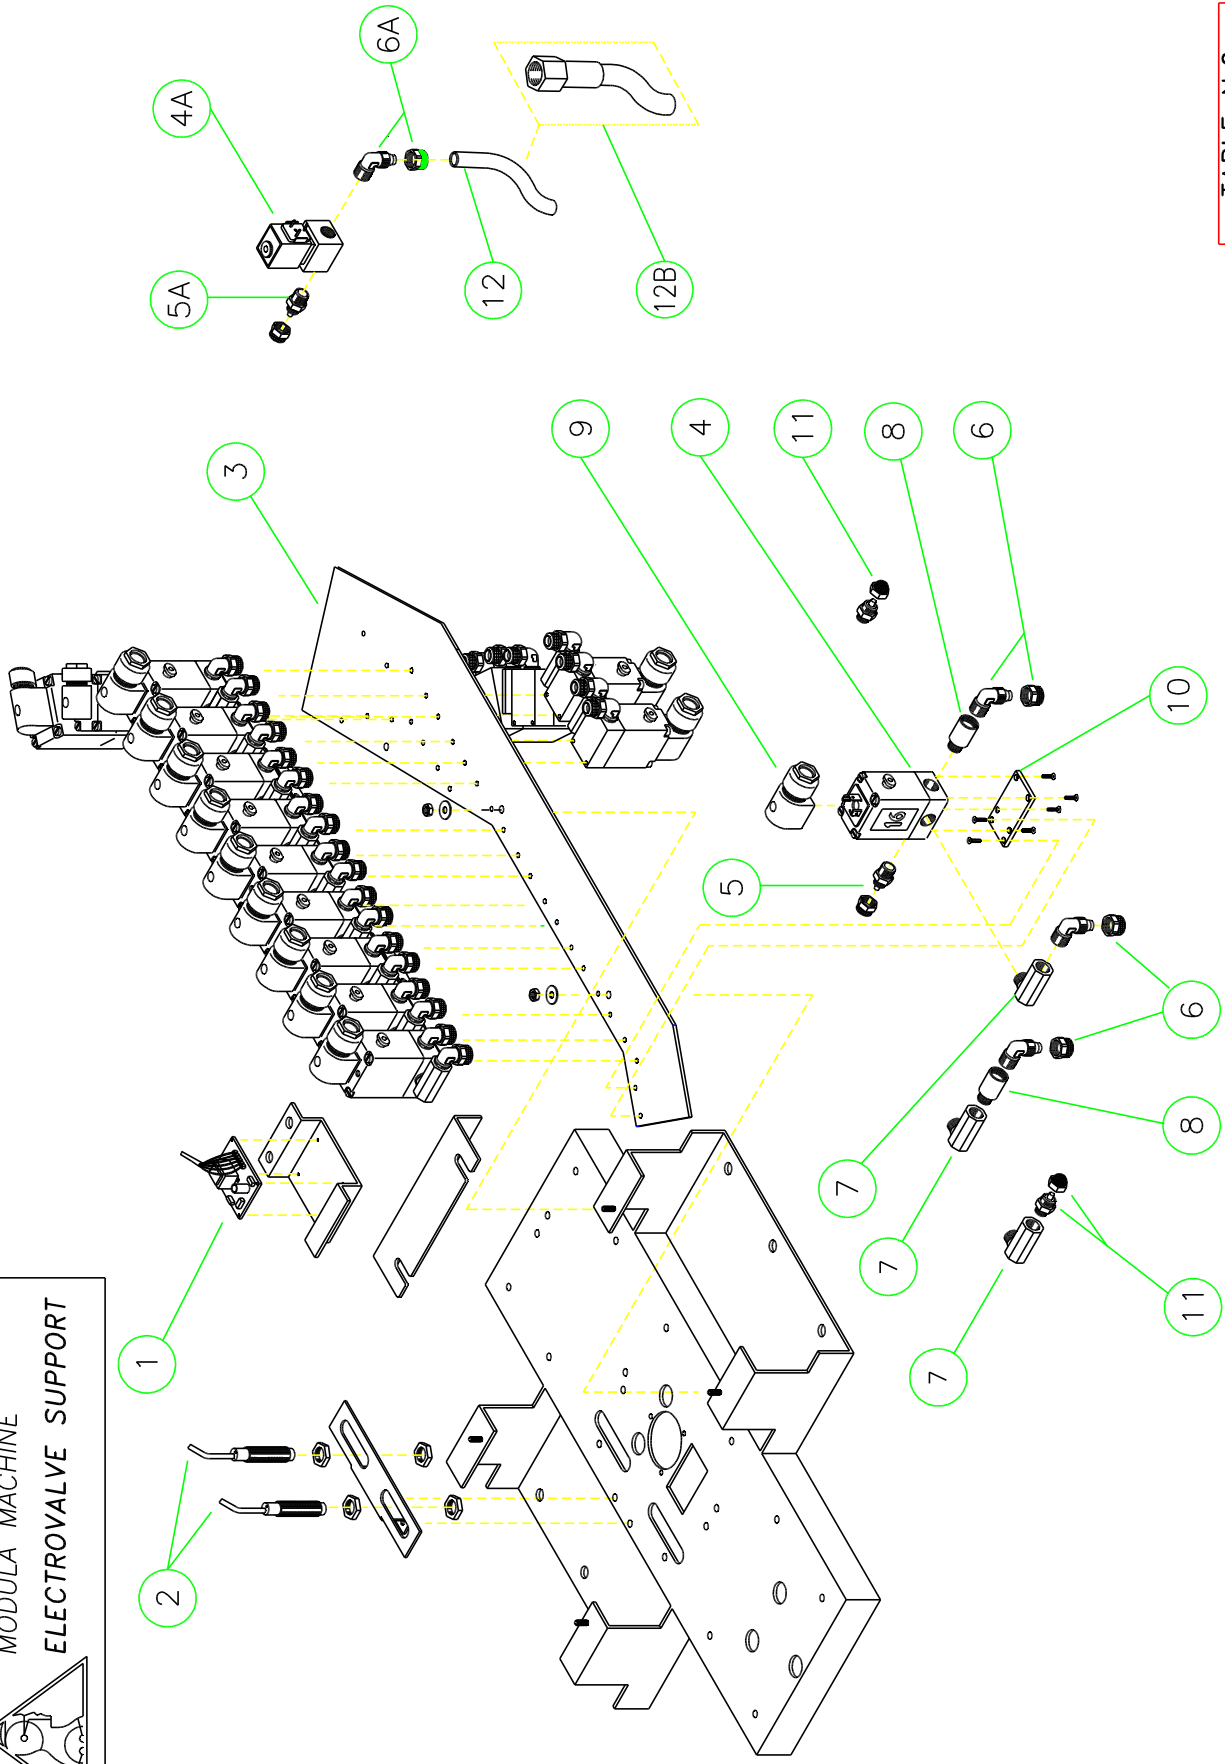

MODULA MACHINE
ELECTROVALVE SUPPORT

TABLE N.9

Member of
swisslog
group

MODULA MACHINE

SPARE PARTS LIST 2002

MOD.	COROB CODE	TABLE	REF. N	PART DESCRIPTION	Remarks
MD	2220001610	9 Electrovalve	1	SCHEDA TACO 16 EV <i>16EV TACO BOARD</i>	
MD	715304464A	9 Electrovalve	10	PIASTRINO PORTAVALVOLA <i>VALVE HOLDER PLATE</i>	
MD TC MG GN	7102141000	9 Electrovalve	11	RACCORDO DIRITTO 1/4 10 <i>1/4 10 STRAIGHT CONNECTOR</i>	
ALL	7281081000	9 Electrovalve	12	TUBO RILSAN 8-10 <i>8-10 RILSAN TUBE</i>	
ALL	6541002700	9 Electrovalve	13	CAVO COLLEGAMENTO E/V <i>CONNECTION CABLE E/V</i>	
ALL	6132000100	9 Electrovalve	2	PROXIMITY <i>PROXIMITY SWITCH</i>	
MD	715604850B	9 Electrovalve	3	PIANO VALVOLE DX-SX <i>DX-SX VALVE PLATE</i>	
ALL	6631330500	9 Electrovalve	4	ELETTROVALVOLA UNIV. BURKERT <i>BURKERT UNIV. ELECTROVALVE</i>	
ALL	6631633100	9 Electrovalve	4A	ELETTROVALVOLA UNIVERSALE COROB <i>COROB UNIVERSAL ELECTROVALVE</i>	
ALL	7102140600	9 Electrovalve	5	RACCORDO DIRITTO 1/4 6 <i>1/4 6 STRAIGHT CONNECTOR</i>	
ALL	7102140810	9 Electrovalve	5A	RACC. DIRITTO 1/4 8 E/V UNIV <i>1/4 8 E/V UNIV. STRAIGHT CONNECTOR</i>	
ALL	7101141000	9 Electrovalve	6	RACCORDO GOMITO 1/4 10 <i>1/4 10 ELBOW CONNECTOR</i>	
ALL	7101914000	9 Electrovalve	6A	RACC. GOMITO JIC. 9/16 1/4 AA <i>9/16 1/4 AA JIC ELBOW CONNECTOR</i>	
AC TC MG MD	7109000600	9 Electrovalve	7	RACC. GOMITO M/F 1/4 <i>M/F 1/4 ELBOW CONNECTOR</i>	
MD	5K00000216	9 Electrovalve	8	KIT COLONNETTA ELETTROVALV. MODULA <i>MODULA ELECTROVALVE CYLINDER KIT</i>	
ALL	6071000100	9 Electrovalve	9	CONNETTORE ELETTROVALVOLA <i>ELECTROVALVE CONNECTOR</i>	