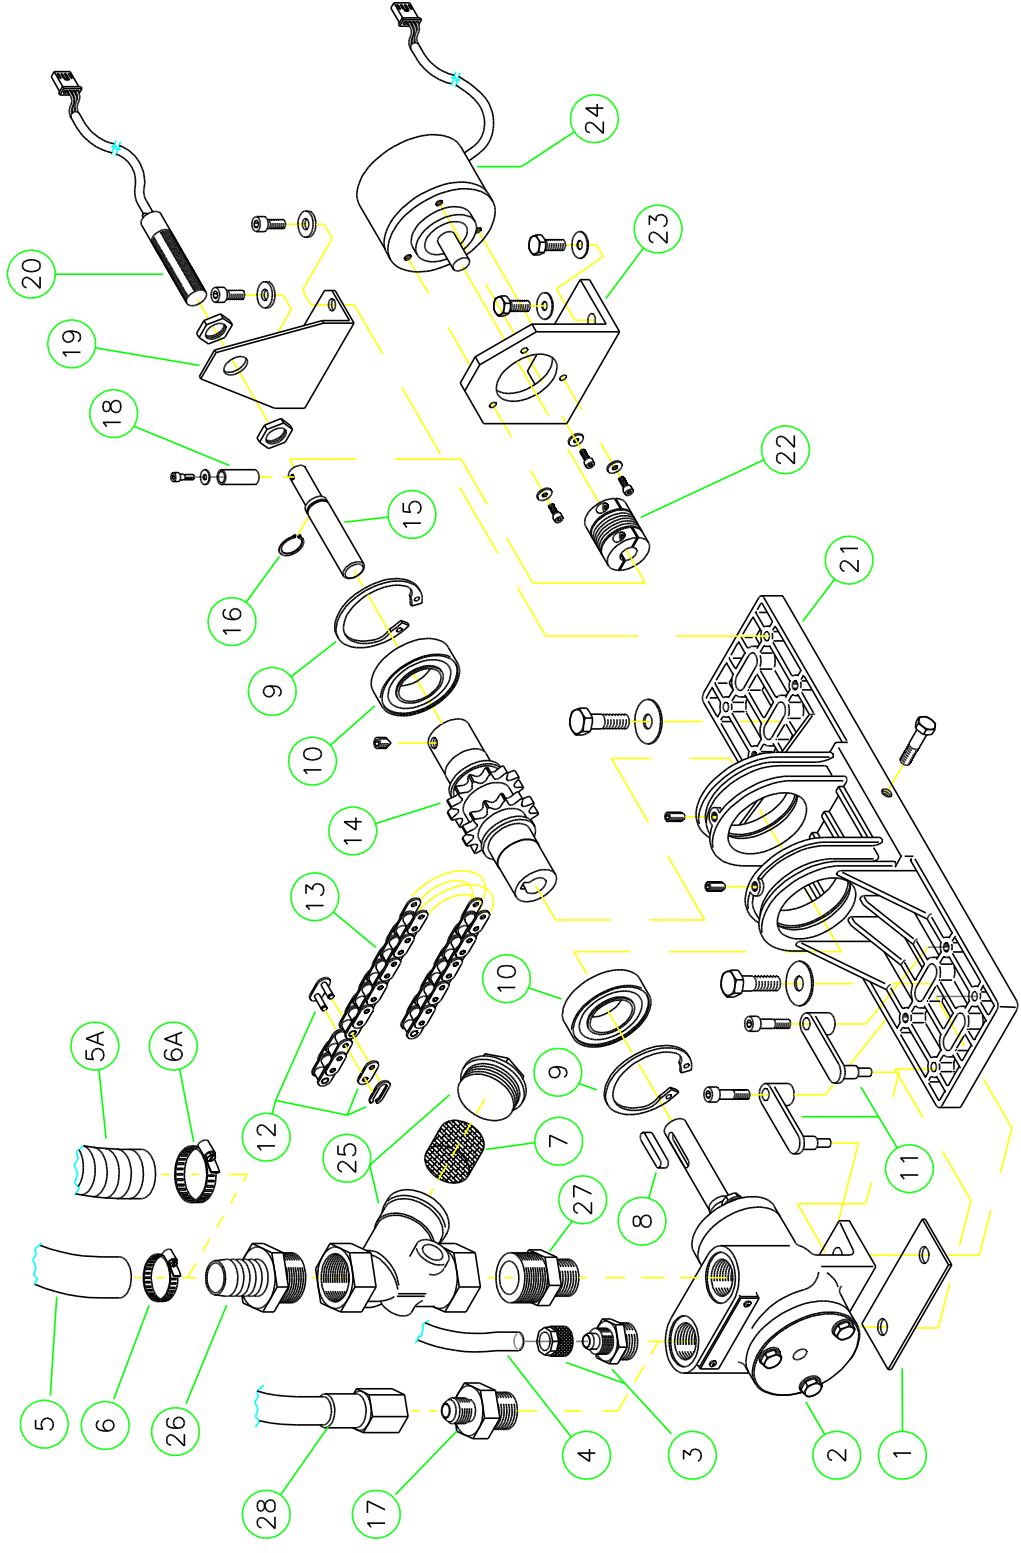

MODULA MACHINE
GIANT MACHINE
PUMP AND ENCODER

TABLE N.5