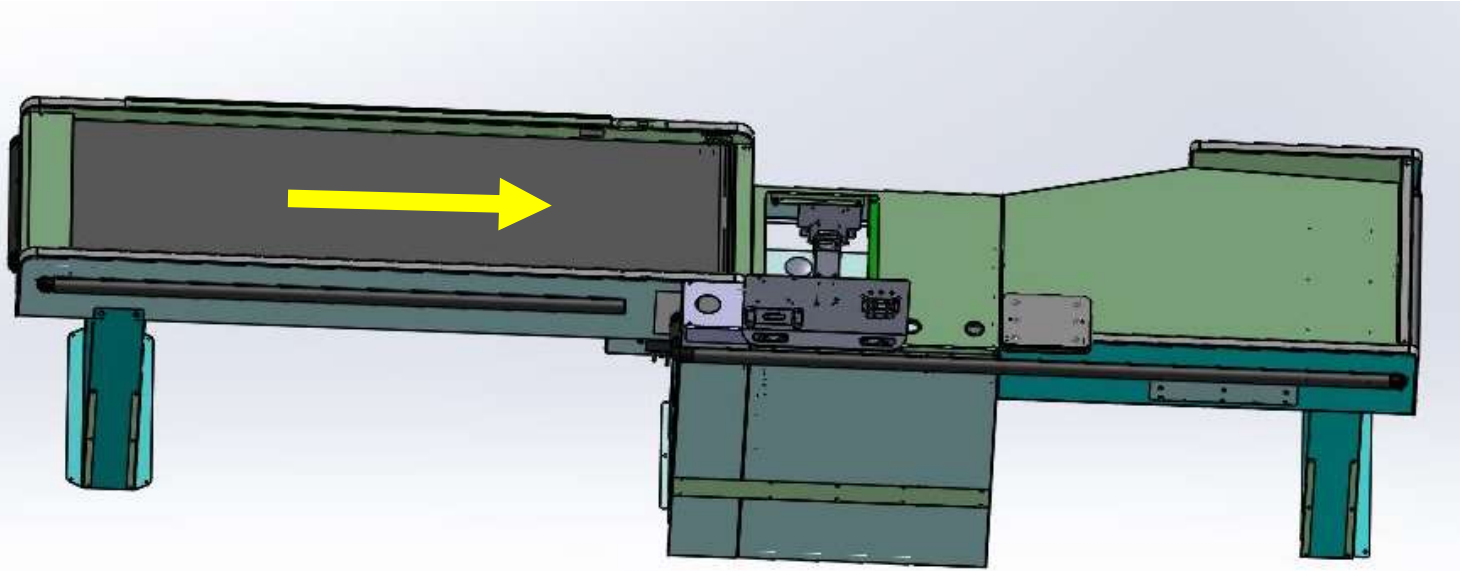

Sam's Club

Checklane Replacement Parts Identification for the 7'
Pedestal w Scan/Pass Rear Left Handed

Article #100596635

Pan Oston M-30643-LH_18442

Right Handed

Article #100603150

Pan Oston M-30643-RH_18442