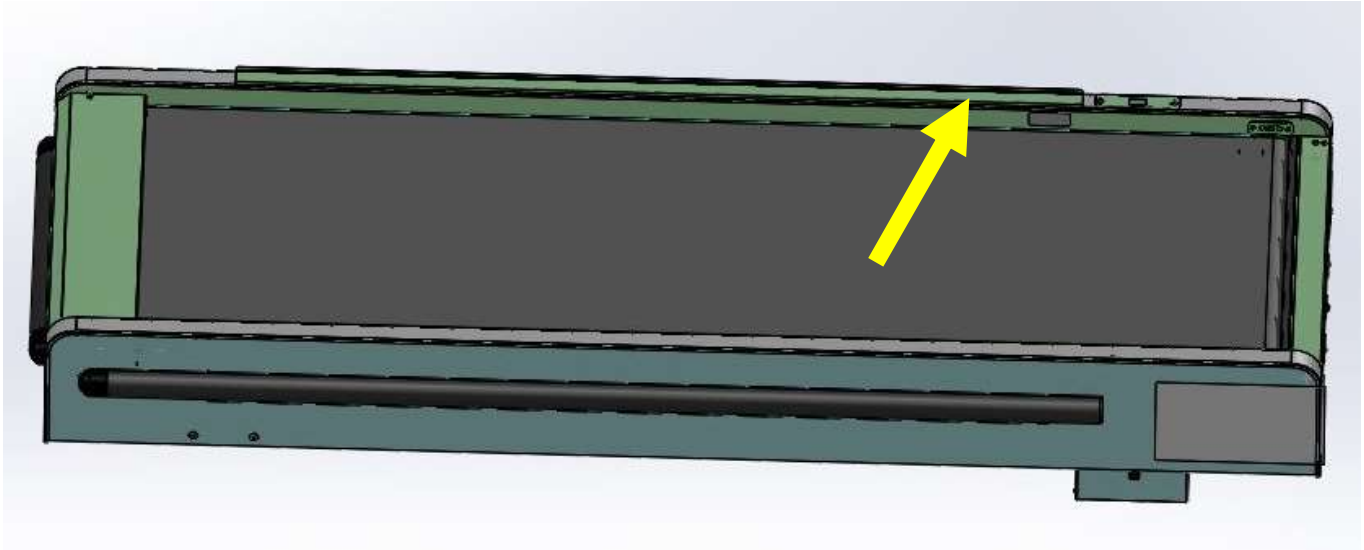

Pan Oston # BM-124234_18442

Electrical Housing Cover Plate

Article # 100020691

Pan Oston # 87016_18442

7' Conveyor Assembly Cashier Side Trim

Article # N/A

Pan Oston # BM-137090-SRV

(Note this trim has the hole for the on/off switch plate)