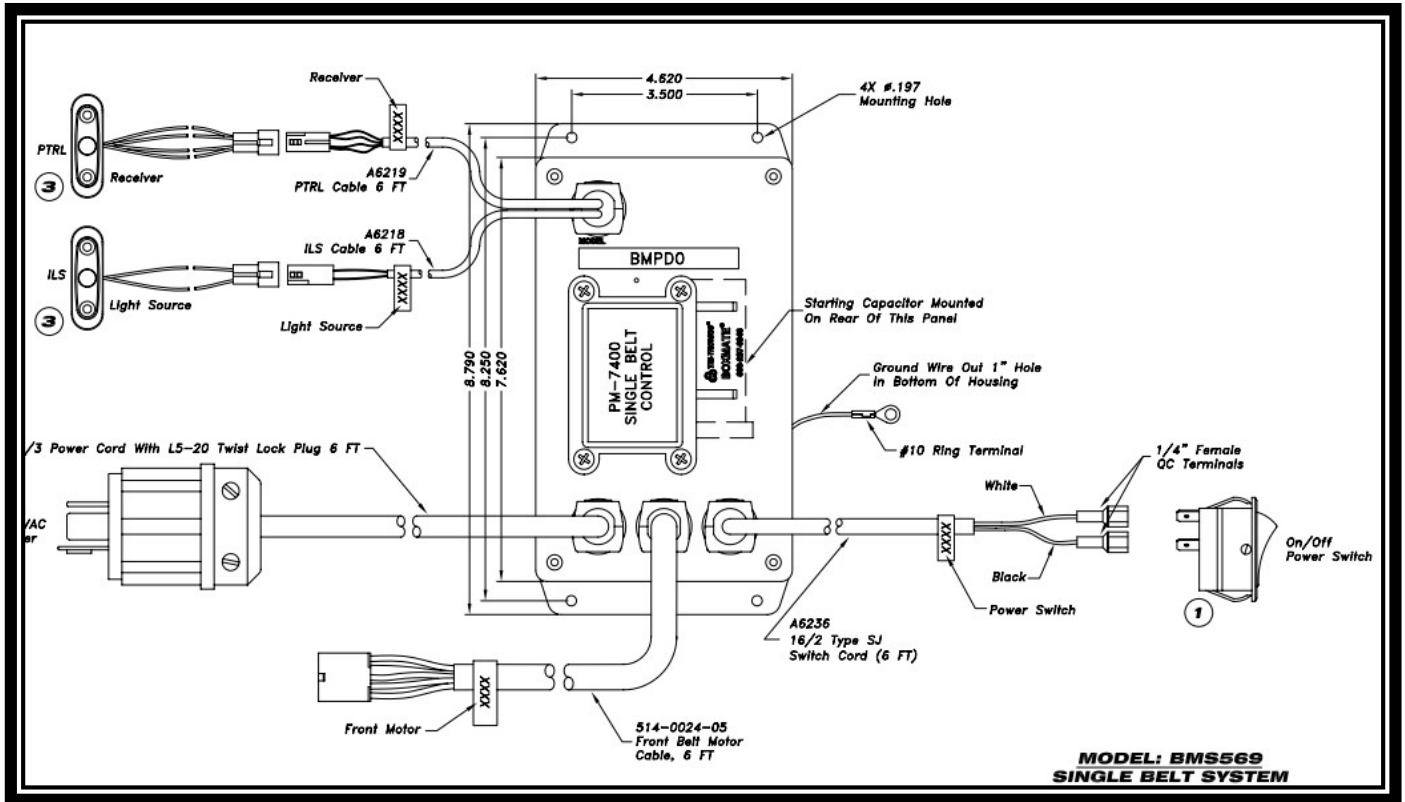

Electrical Package for Entire Conveyor
Article #100666660
Pan Oston # 105923
(Located underneath the actual conveyor)