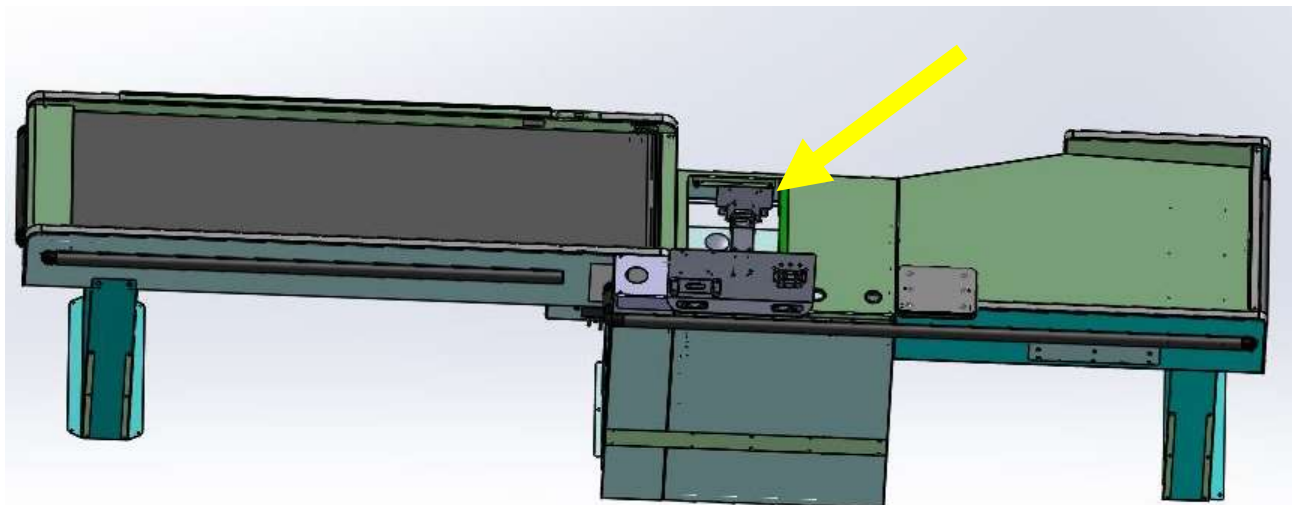

7' Conveyor Assembly
Universal Accessory Stand without Check writer
Article # 100634263
Pan Oston # BM-137095-DM_18441