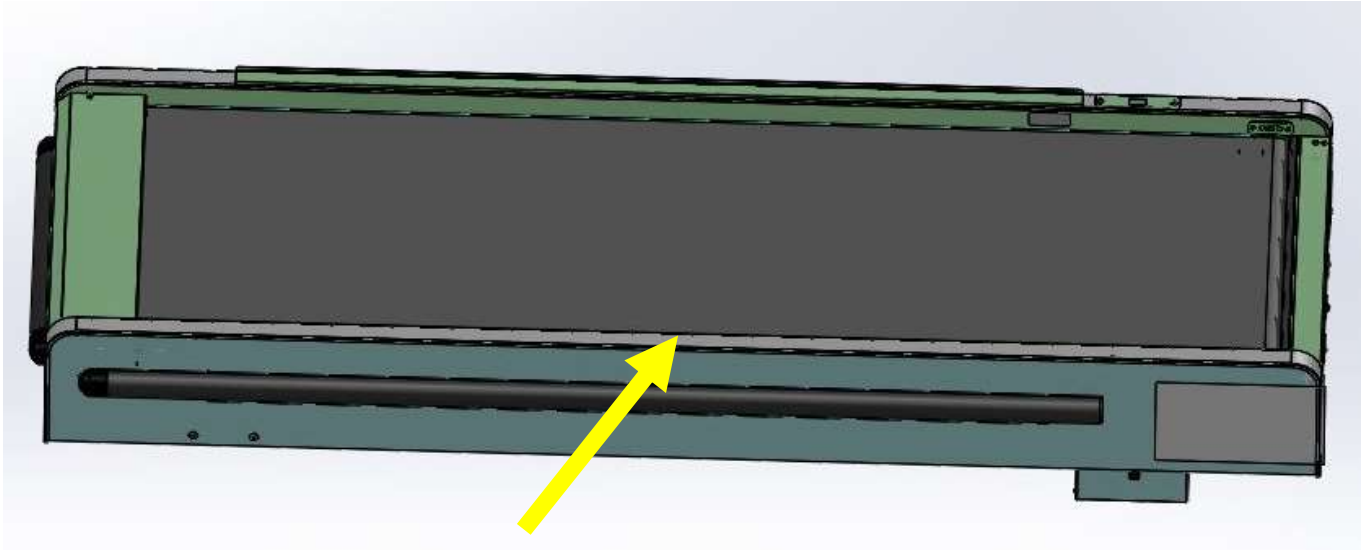

7' Conveyor Assembly Customer Side Trim
Article # N/A
Pan Oston # 241134
(Note this trim has no holes)