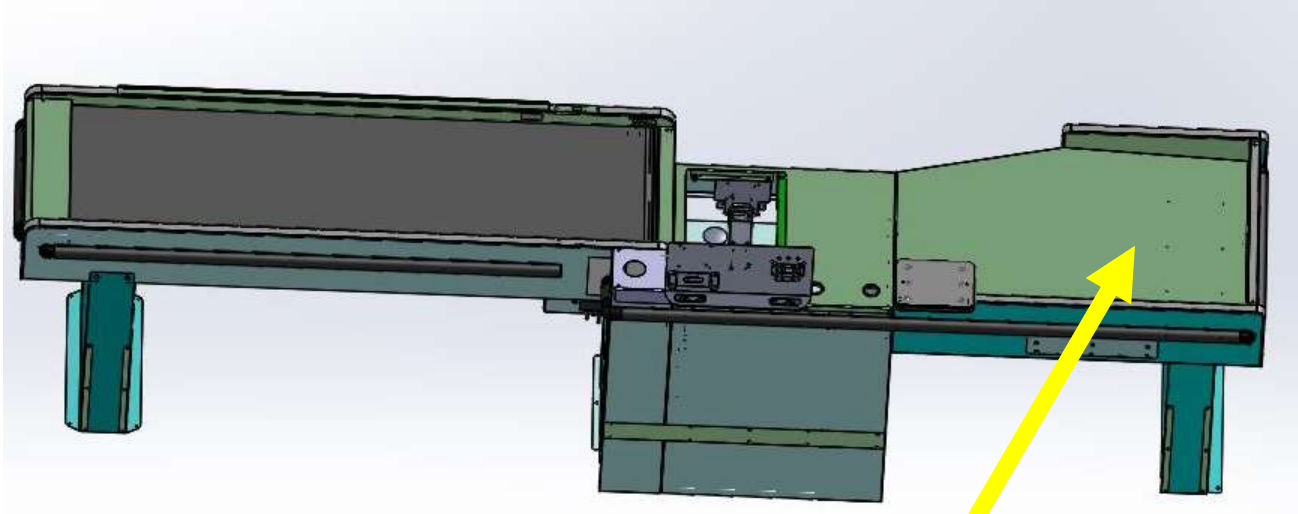

7' Conveyor Assembly Rear Scan & Pass
Left Handed
Article # 100625262
Pan Oston # BM-49605-LH_18442