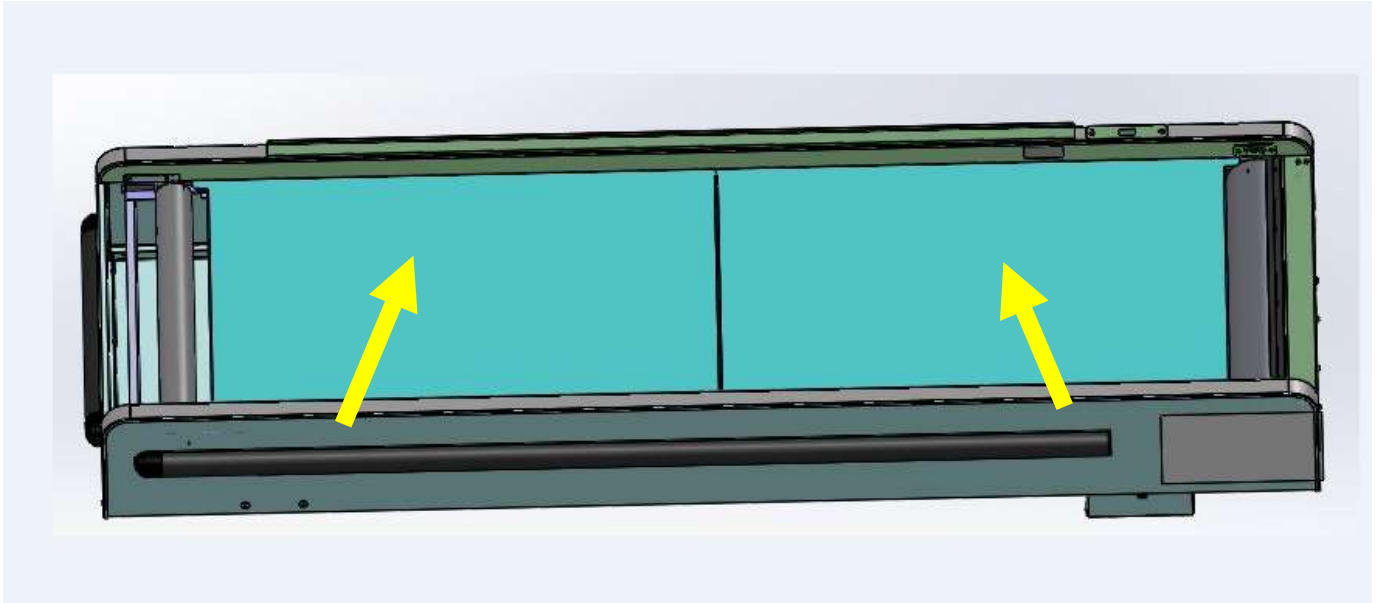

7' Conveyor Assembly
Belt Supports, 2 per conveyor
Article # N/A
Pan Oston # 241335_18441
(Belt is hidden to show supports)