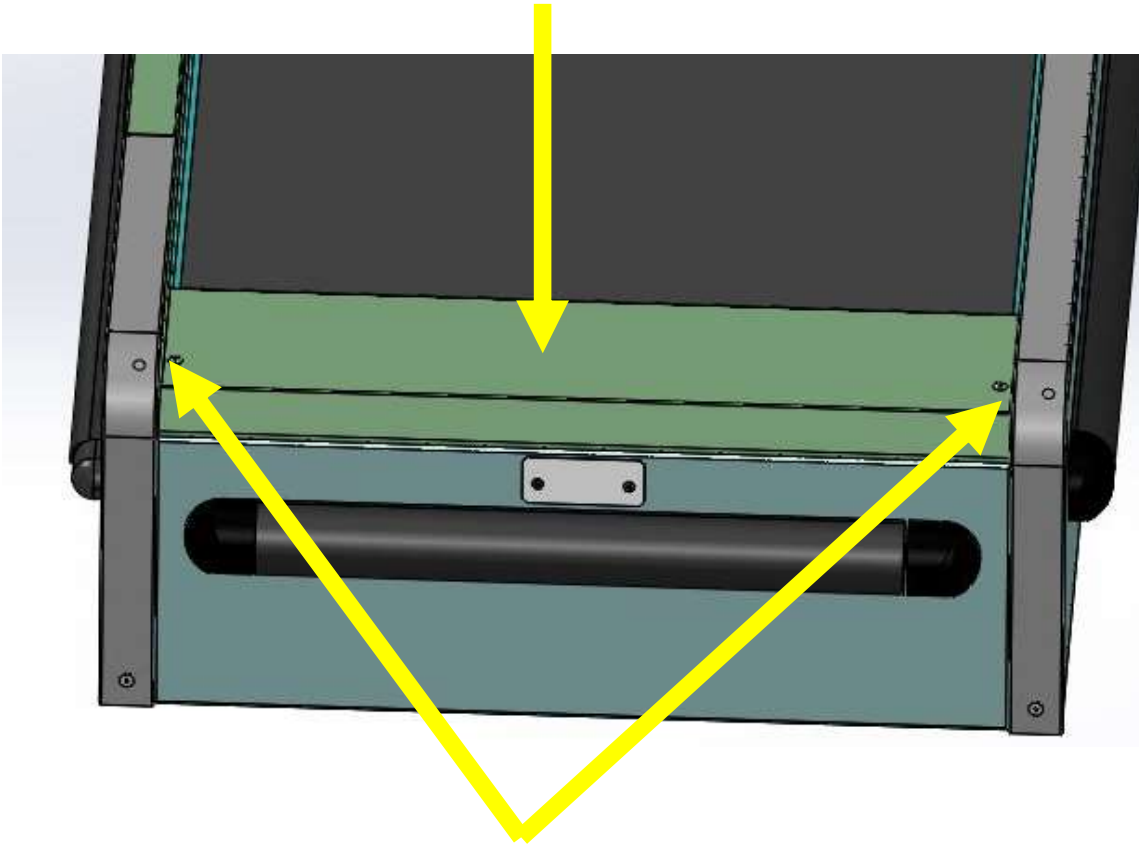

7' Conveyor Assembly Nose Cover
Article # 100021062
Pan Oston # 26629

Nose Cover Angle Kit #100621190
Pan Oston # BM-135385-SRV
(Comes with two angles and screws)