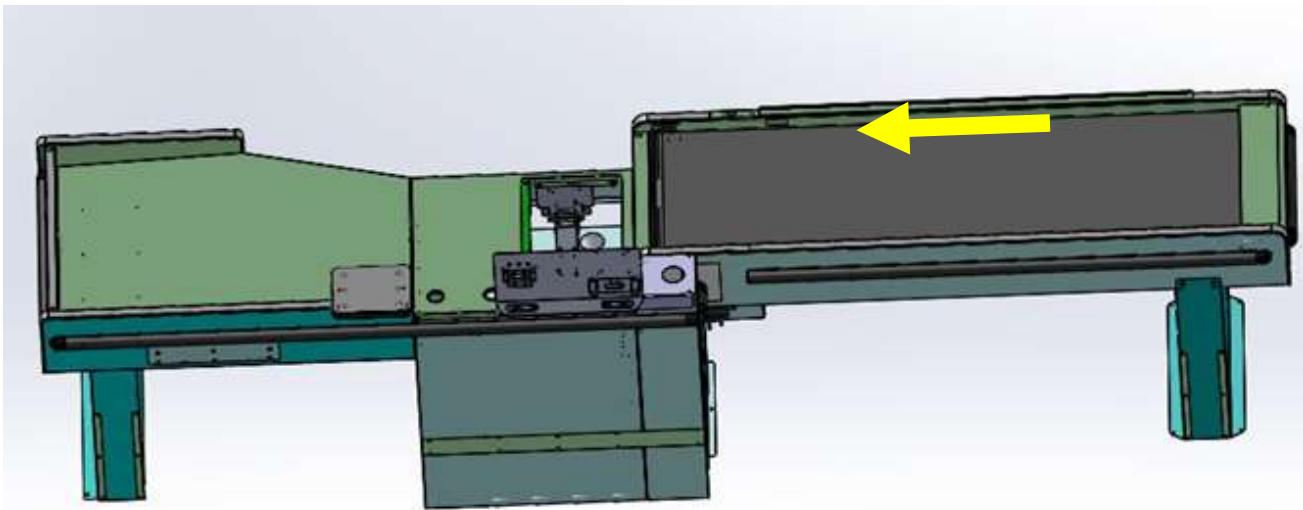

Sam's Club

Checklane Replacement Parts Identification for the 7'
Pedestal w Scan/Pass Rear Left Handed

Article #100596635

Pan Oston M-30643-LH_18442

Right Handed

Article #100603150

Pan Oston M-30643-RH_18442