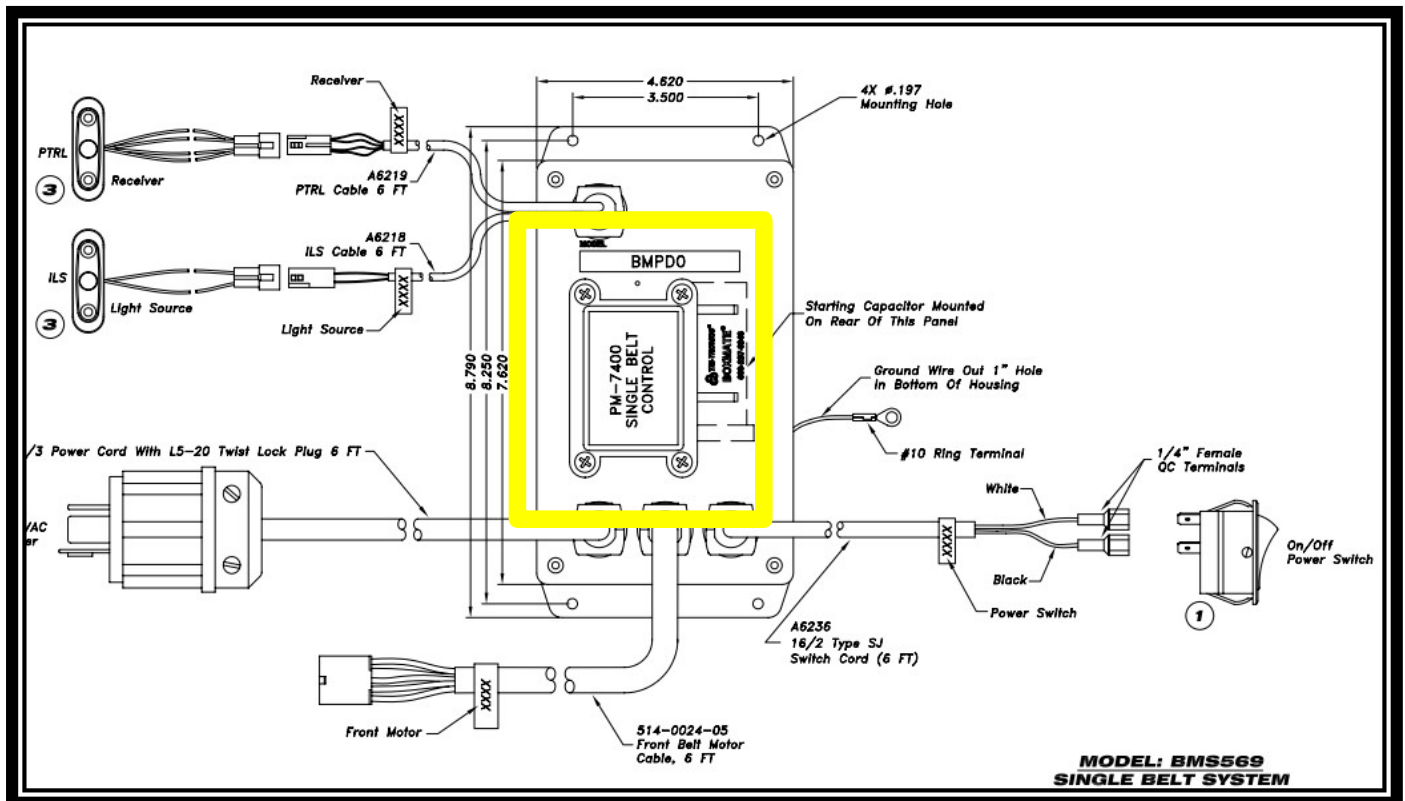

PM-7400 Control Module for Electrical Package

Article #100666661

Pan Oston # 104373