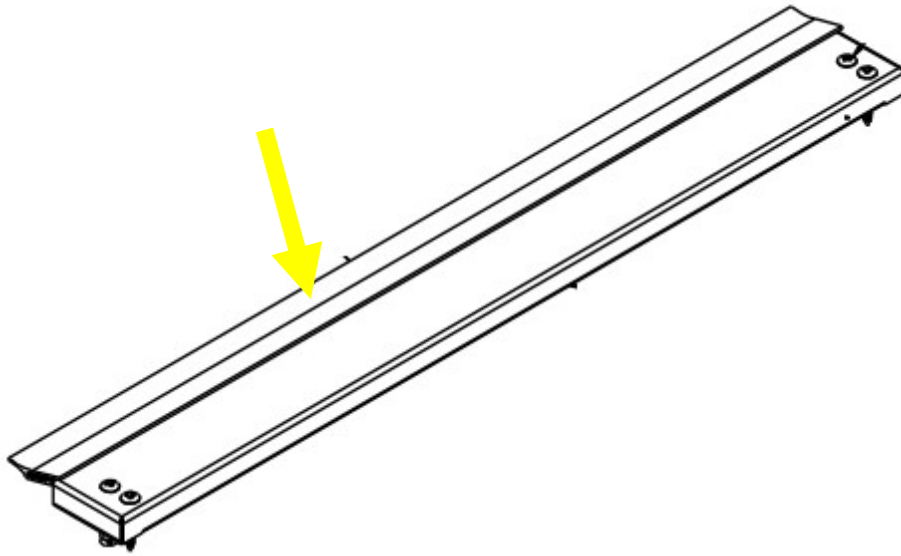

7' Conveyor Assembly (Cashier End)
Scan Plate Lay a side w Safety Edge
Article #N/A
Pan Oston # BM-25140-SRV

Plastic Safety Edge Article #100062540
Pan Oston #14014-22