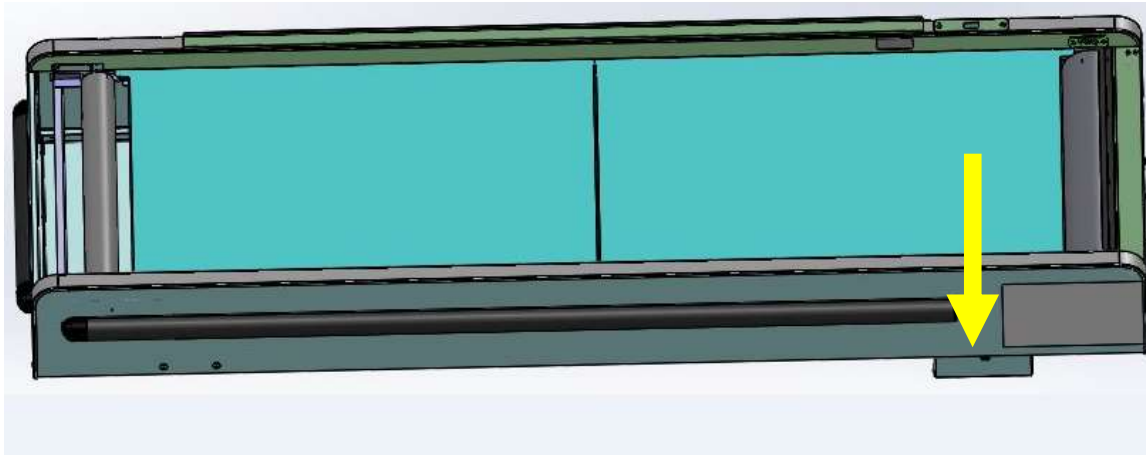

Electrical Package for Entire Conveyor
Article #100666660
Pan Oston # 105923
(Located underneath the actual conveyor)