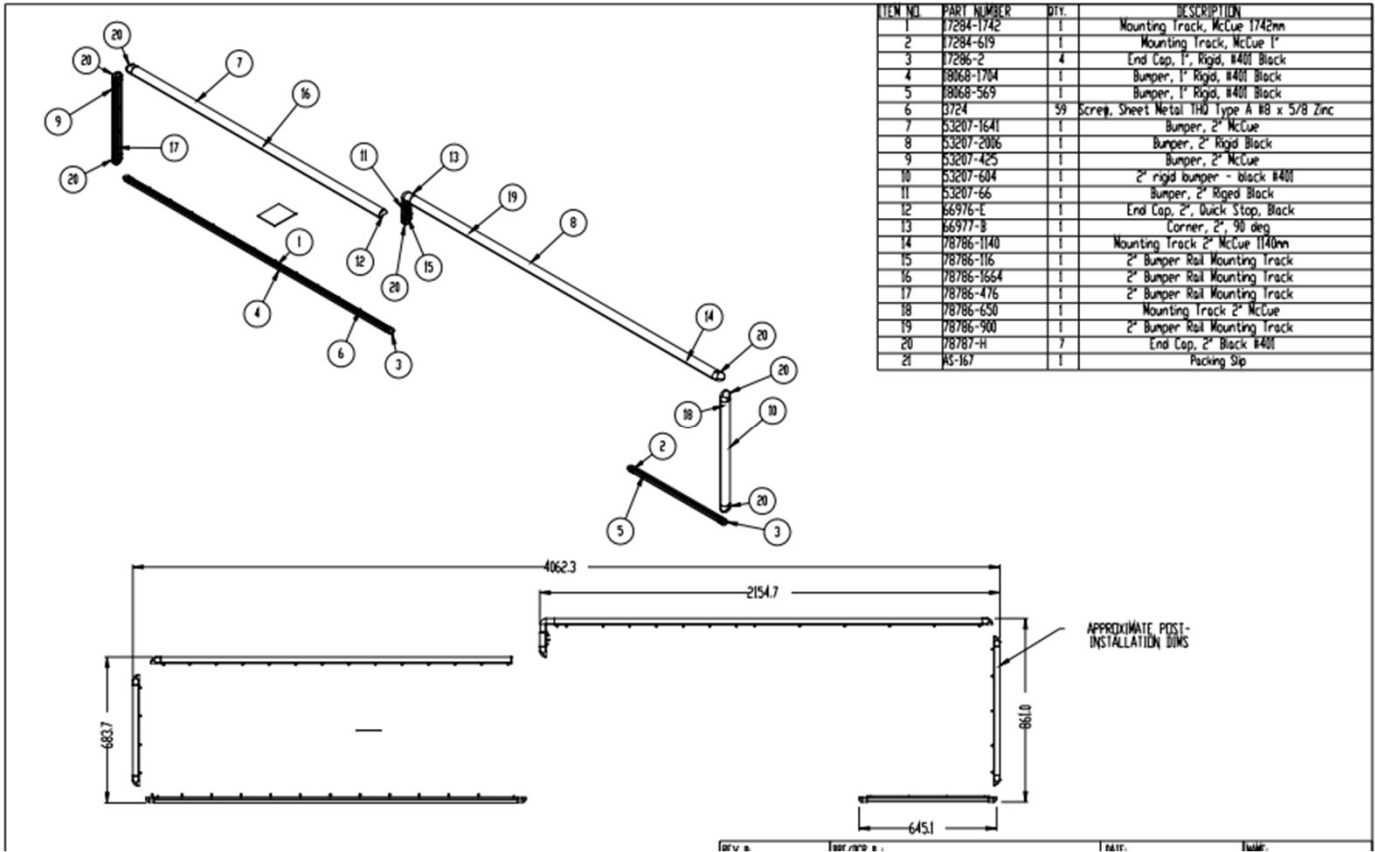

Sam's Club Entire Bumper Kit 7' Lane

Article #100682485

Pan Oston # BM-138456