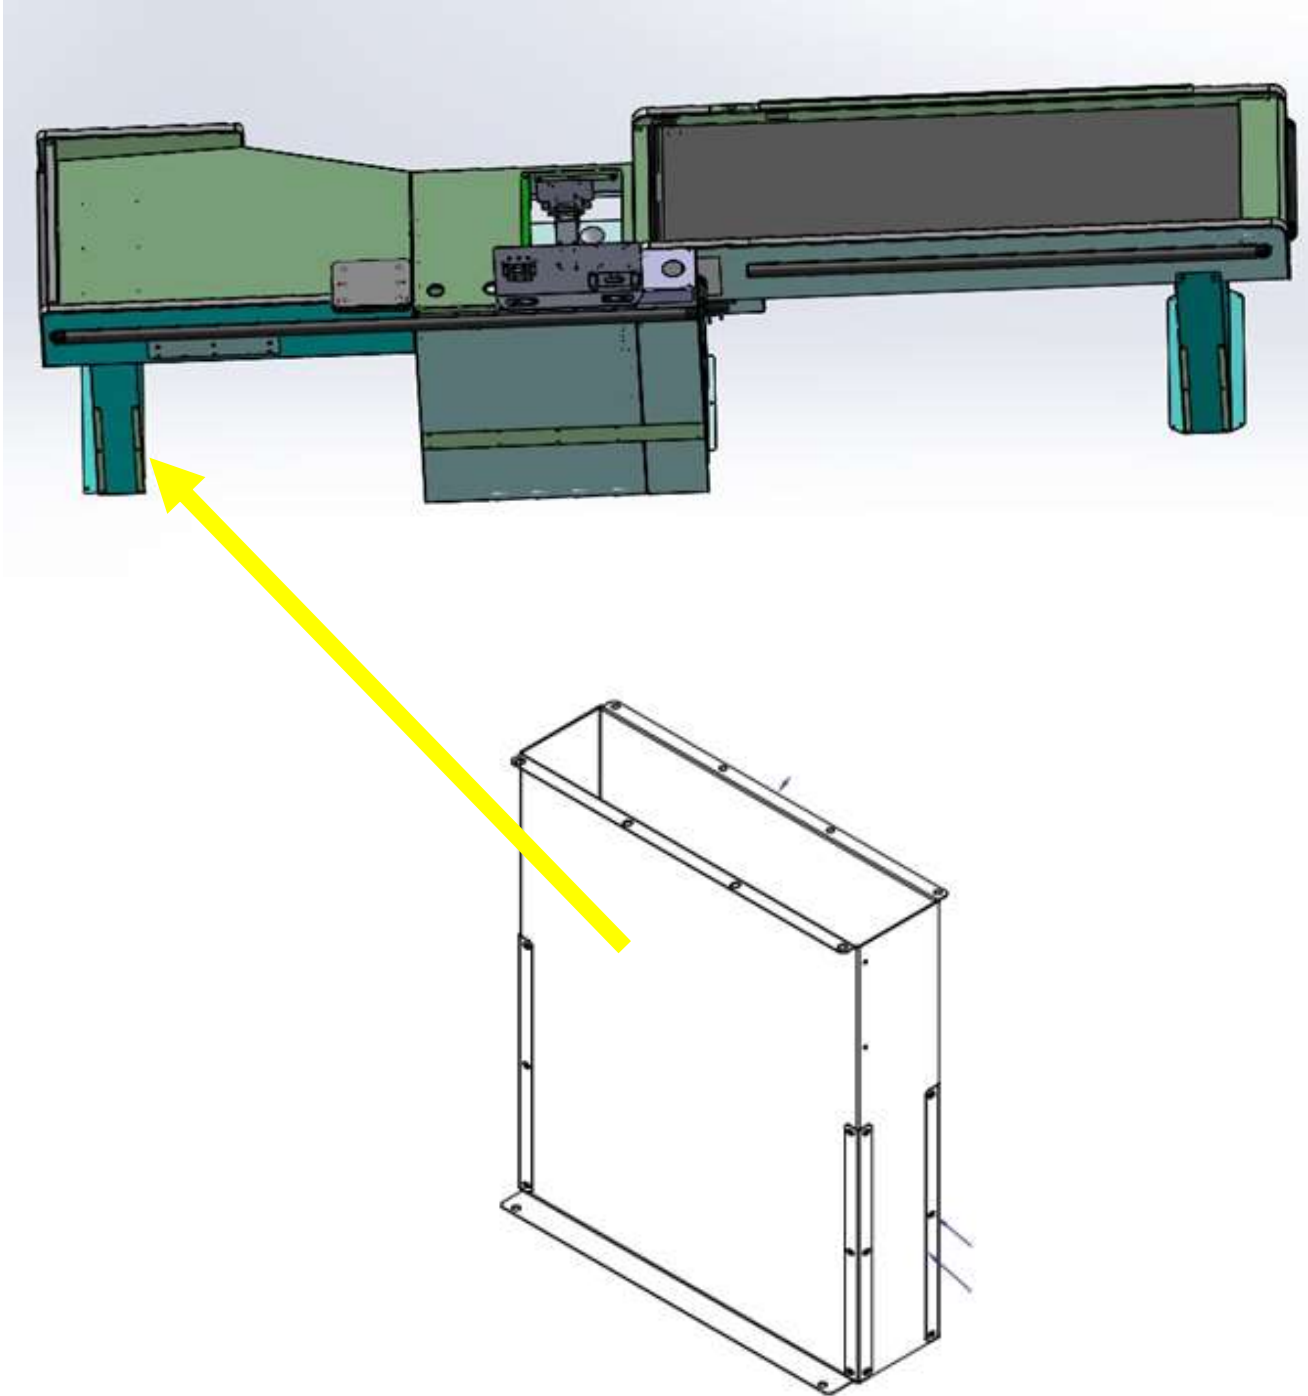

7' Conveyor Assembly Rear Scan & Pass
Pedestal (Universal)
Article # 100596331
Pan Oston # BM-49610_18442