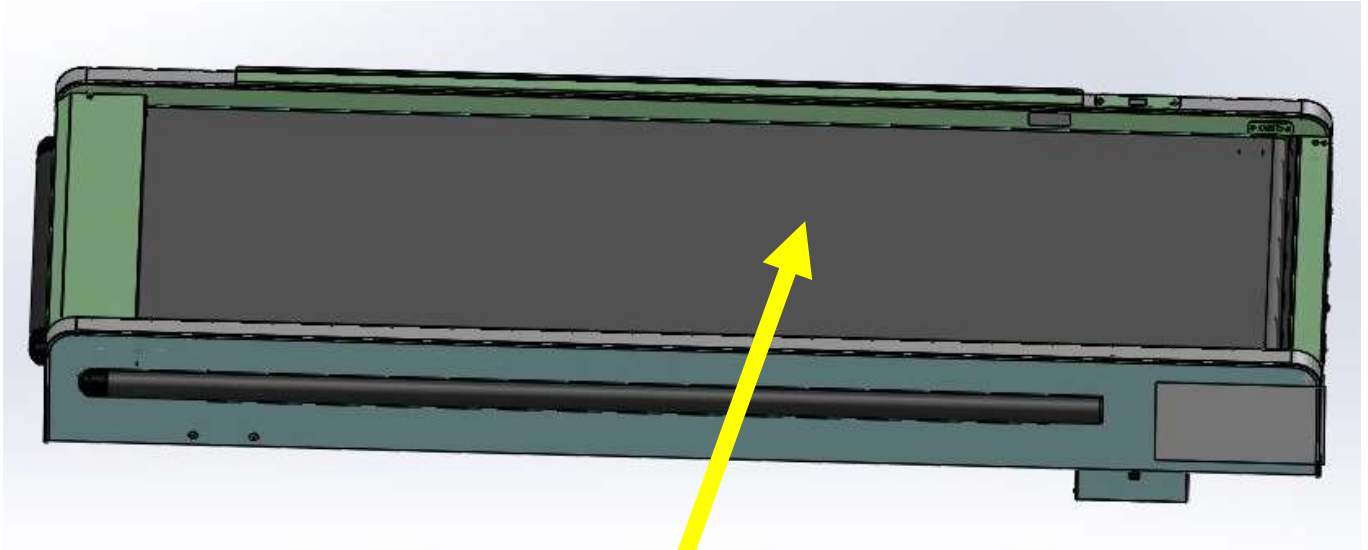

7' Conveyor Assembly Left Handed
Article # 100625270
Pan Oston # BM-137083_18442

7' Conveyor Belt
Article # N/A
Pan Oston # 601-W546-L4028-BLK