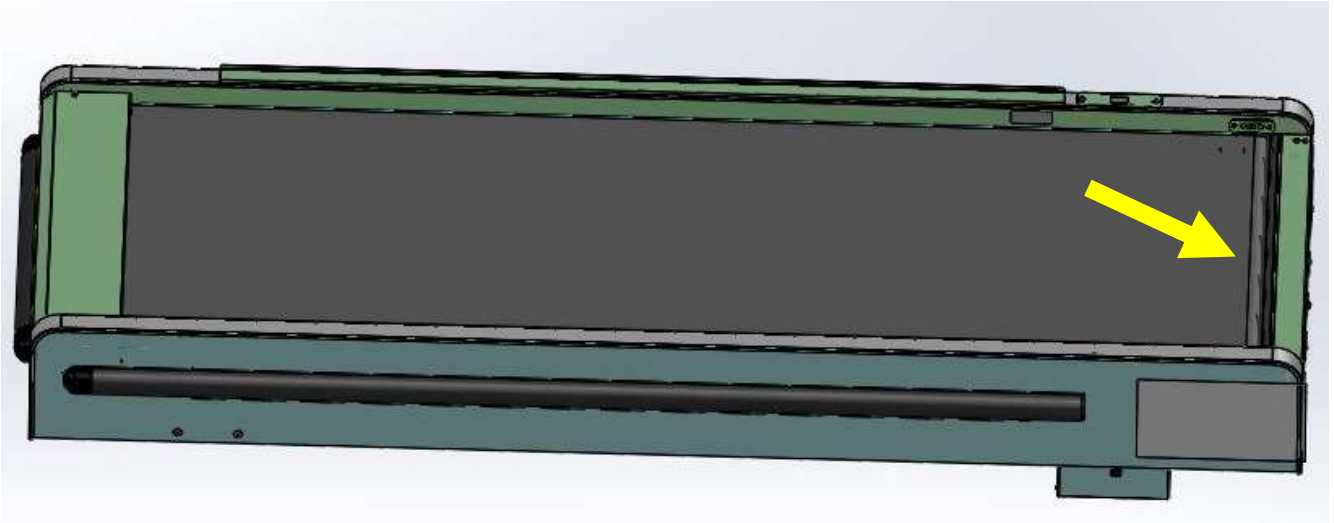

7' Conveyor Assembly
Motor (Cashier End)
Article # 100543905
Pan Oston # 652-550
(Belt is hidden)