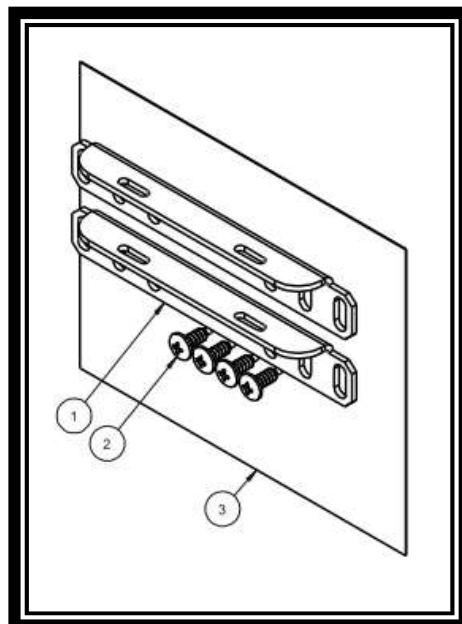

7' Conveyor Assembly Right Handed
Article # 100625271
Pan Oston # BM-137083-RH_18442

7' Conveyor Belt
Article # N/A
Pan Oston # 601-W546-L4028-BLK

Electrical Housing underneath 7' Conveyor Assembly

Article # 100543906

Pan Oston # BM-124234_18442

Electrical Housing Cover Plate

Article # 100020691

Pan Oston # 87016_18442

7' Conveyor Assembly Cashier Side Trim

Article # N/A

Pan Oston # BM-137090-SRV

(Note this trim has the hole for the on/off switch plate)

7' Conveyor Assembly Customer Side Trim
Article # N/A
Pan Oston # 241134
(Note this trim has no holes)

7' Conveyor Assembly Nose Cover
Article # 100021062
Pan Oston # 26629

Nose Cover Angle Kit #100621190
Pan Oston # BM-135385-SRV
(Comes with two angles and screws)