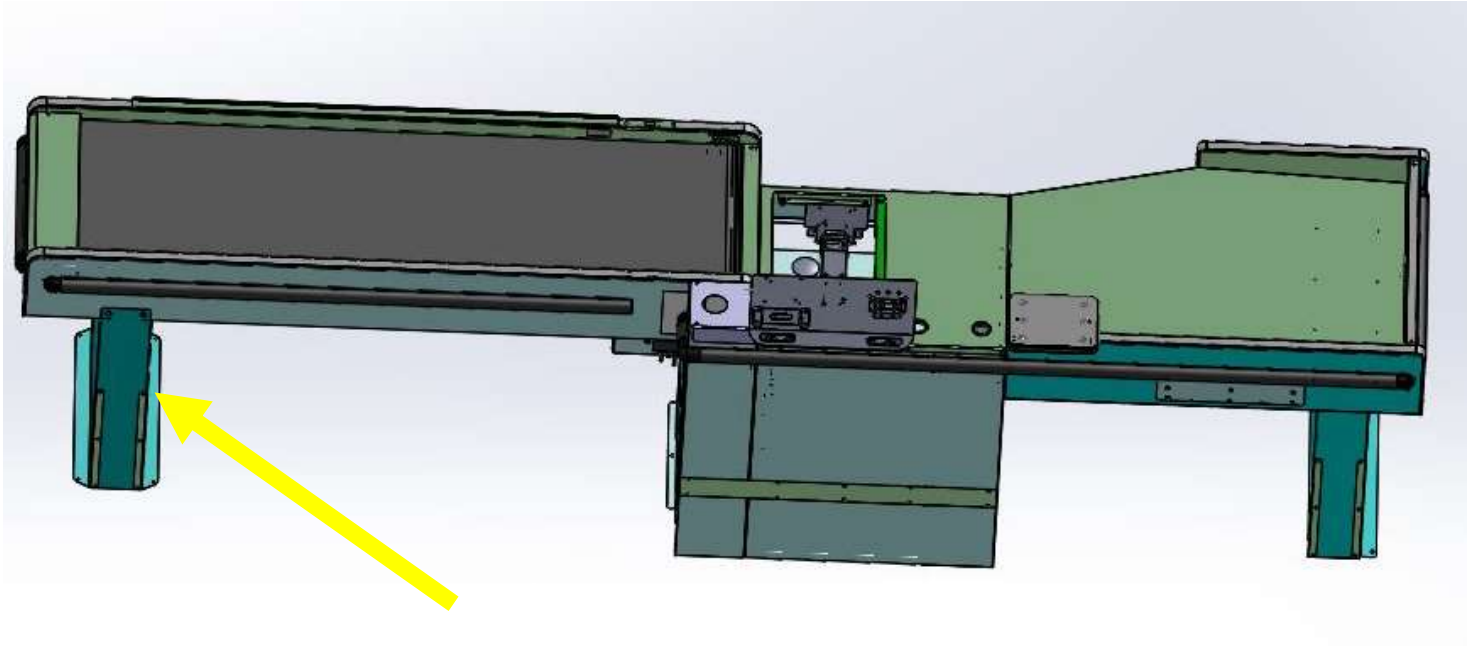

Conveyor Pedestal Assembly (Universal)

Article # 1000017065

Pan Oston # BM-124232_18442