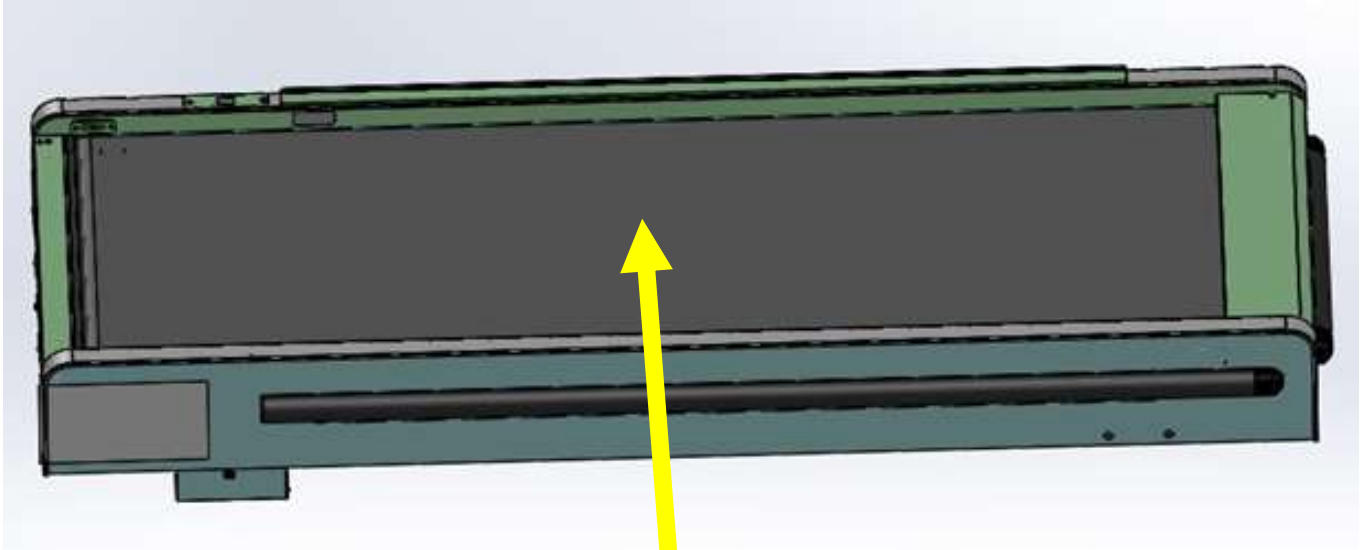

7' Conveyor Assembly Right Handed
Article # 100625271
Pan Oston # BM-137083-RH_18442

7' Conveyor Belt
Article # N/A
Pan Oston # 601-W546-L4028-BLK