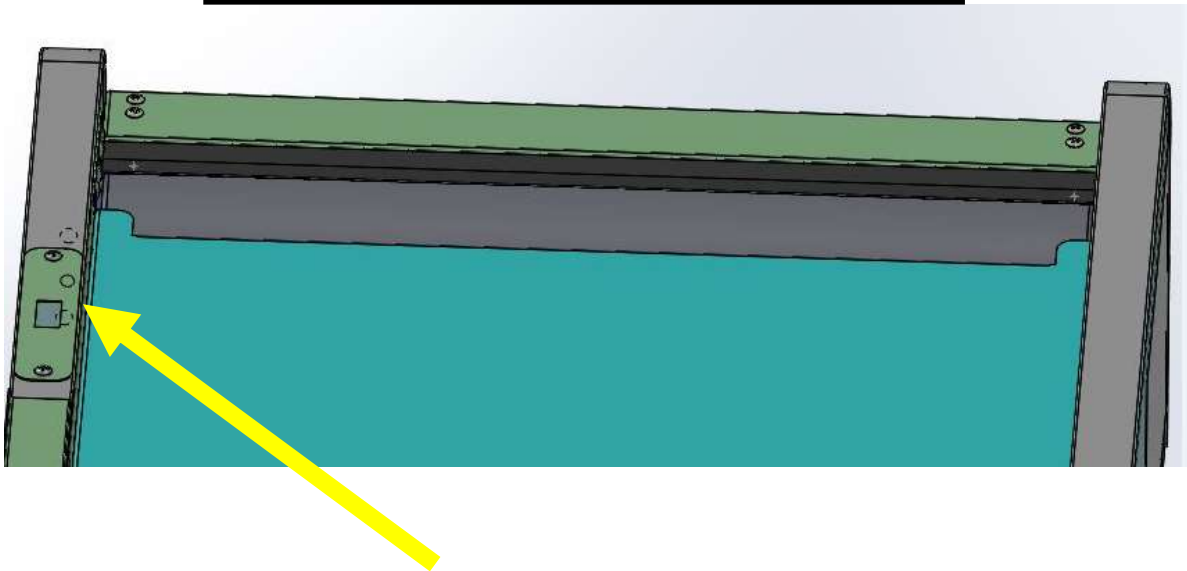

7' Conveyor Assembly
2 Wire Source Article #100523360
Pan Oston # 83268

4 Wire Receiver Article #100523361
Pan Oston # 83269

On/Off Switch
Article #100532613
Pan Oston # 603-13