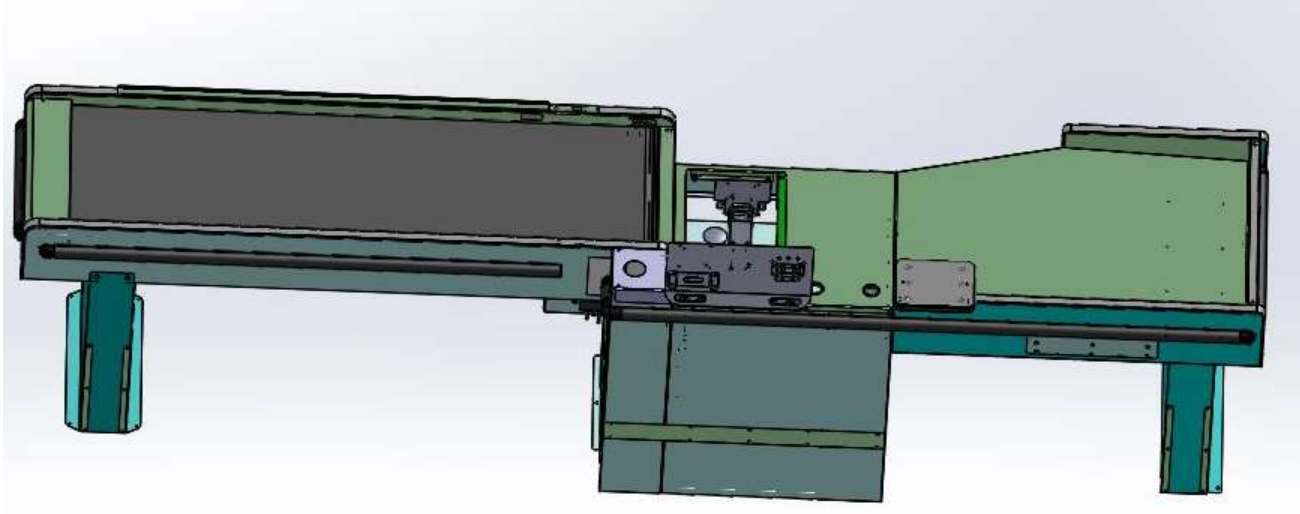

Universal Close-off Panel kit for Rear Scan & Pass
Article 100653373
Pan Oston # BM-139413_18442