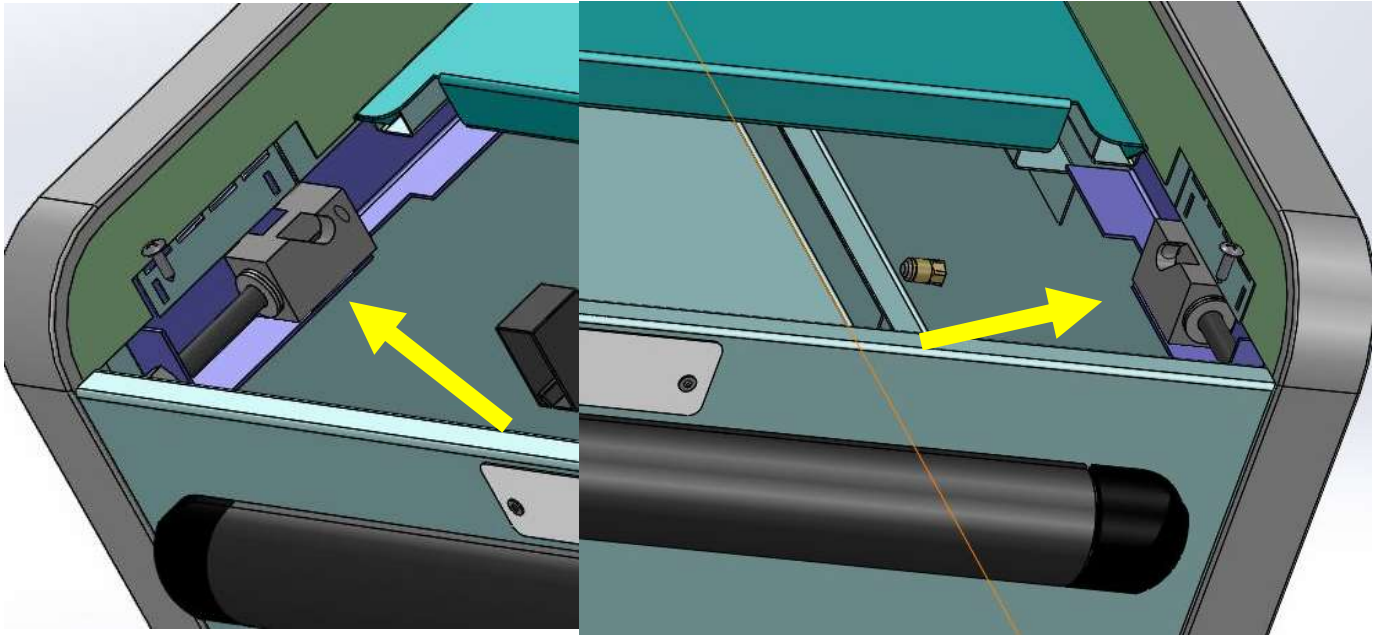

7' Conveyor Assembly Customer End
Idler Plastic Blocks, 2 per idler
Article # N/A
Pan Oston # 19535
(Idler is hidden to show idler blocks)