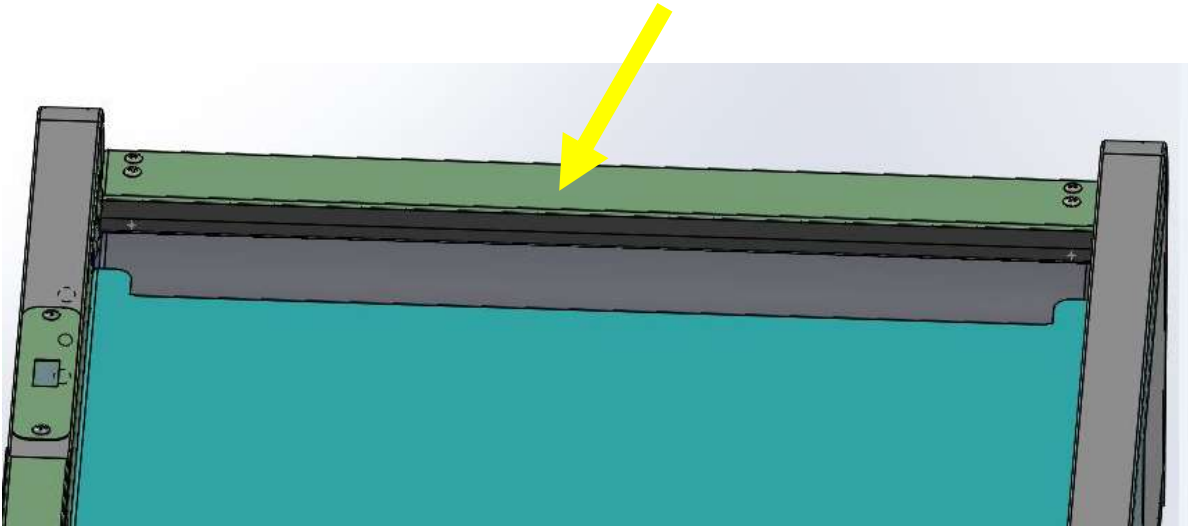

7' Conveyor Assembly (Cashier End)
Scan Plate Lay a side w Safety Edge
Article #N/A
Pan Oston # BM-25140-SRV

Plastic Safety Edge Article #100062540
Pan Oston #14014-22