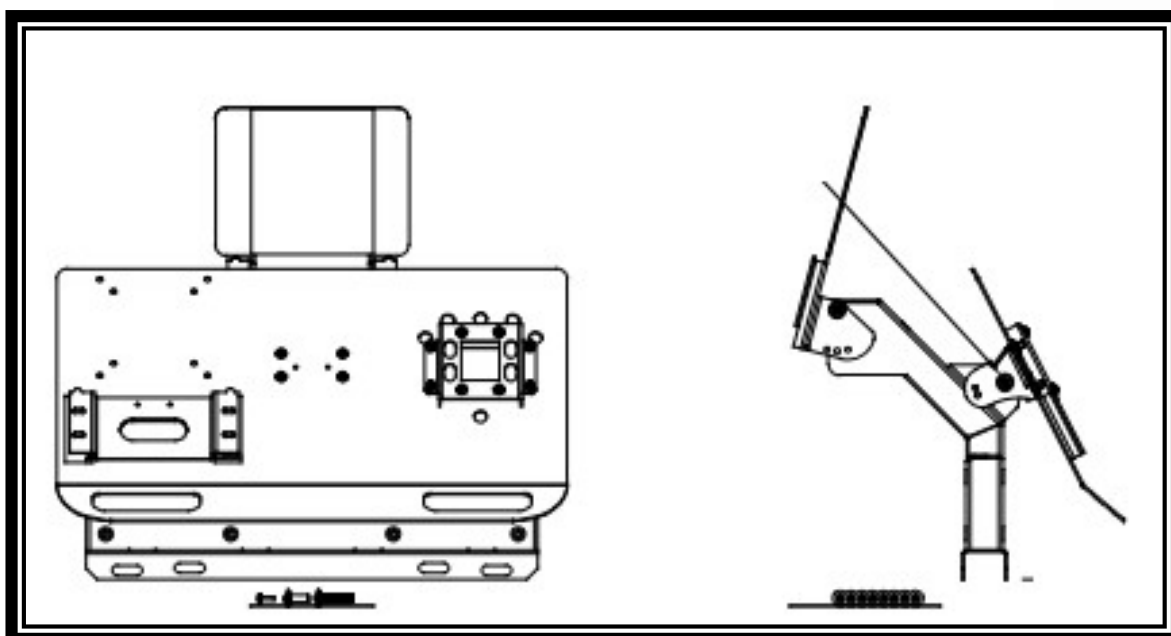

7' Conveyor Assembly
Universal Accessory Stand without Check writer
Article # 100634263
Pan Oston # BM-137095-DM_18441