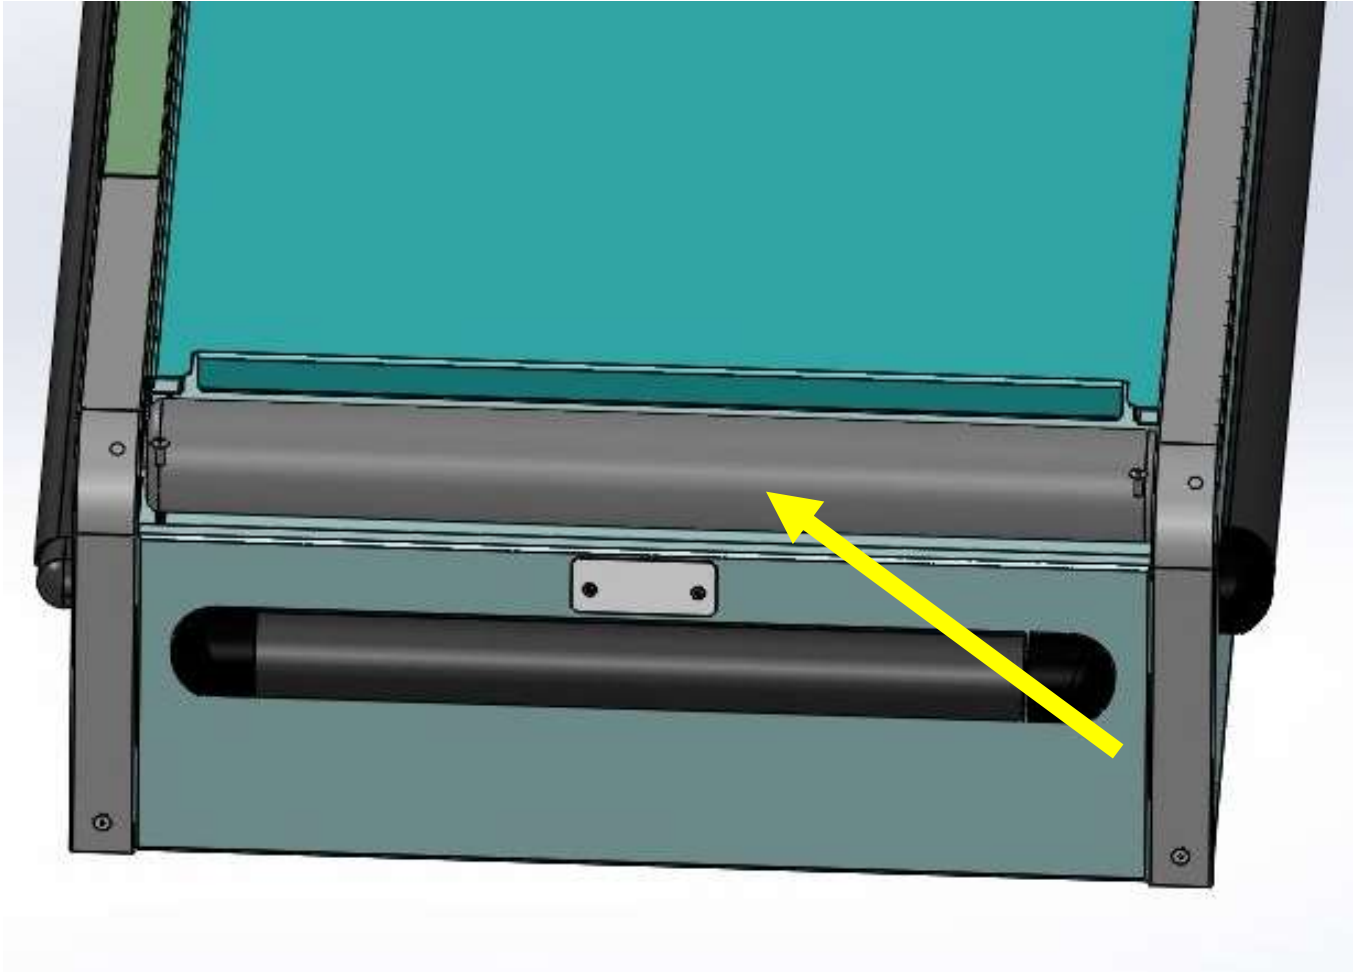

7' Conveyor Assembly (Customer End)
Idler Roller
Article # 100543904
Pan Oston # 602-550
(Nose Cover & belt is hidden to show idler)