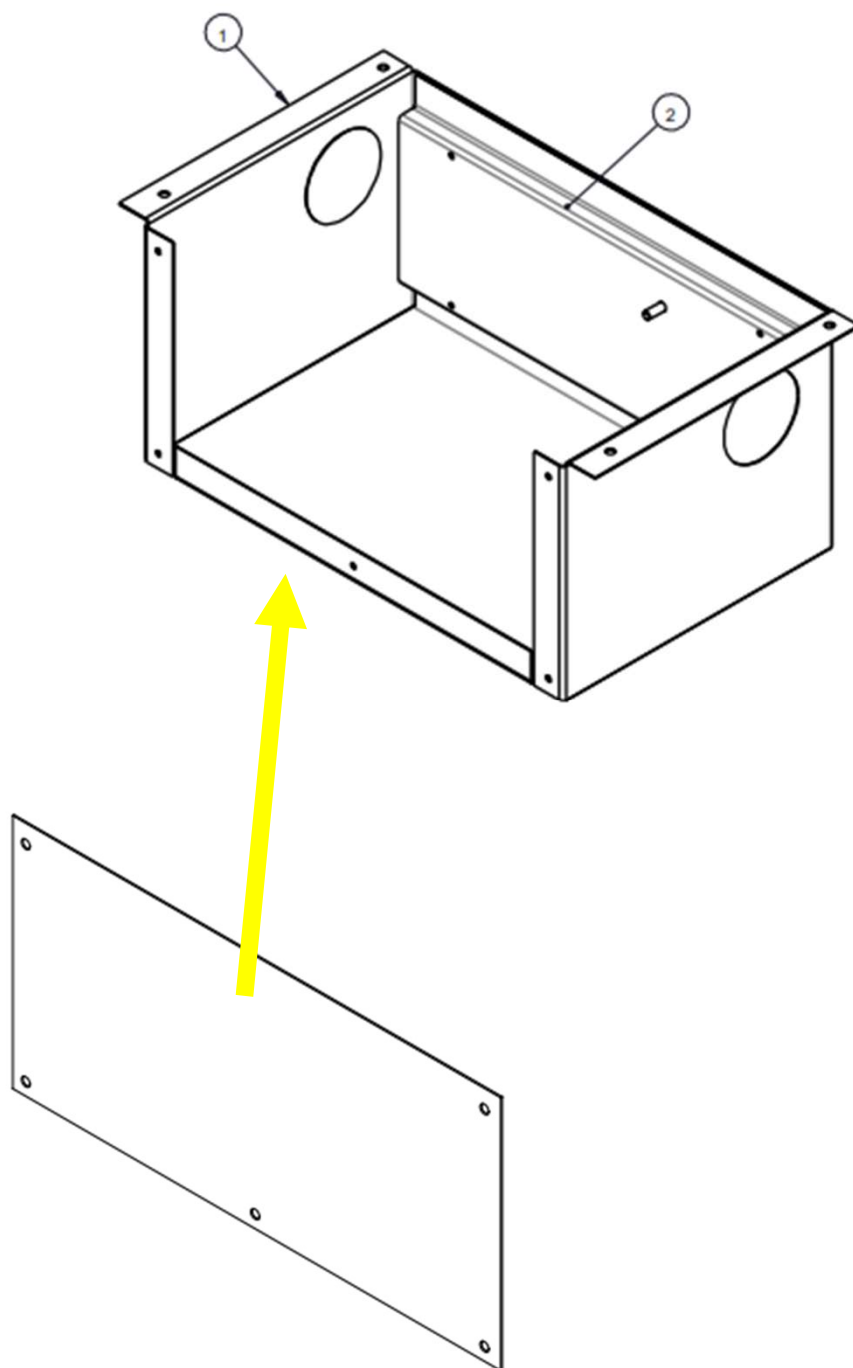

7' Conveyor Assembly Right Handed
Article # 100625271
Pan Oston # BM-137083-RH_18442

7' Conveyor Belt
Article # N/A
Pan Oston # 601-W546-L4028-BLK

Electrical Housing underneath 7' Conveyor Assembly

Article # 100543906

Pan Oston # BM-124234_18442

Electrical Housing Cover Plate

Article # 100020691

Pan Oston # 87016_18442

7' Conveyor Assembly Cashier Side Trim

Article # N/A

Pan Oston # BM-137090-SRV

(Note this trim has the hole for the on/off switch plate)