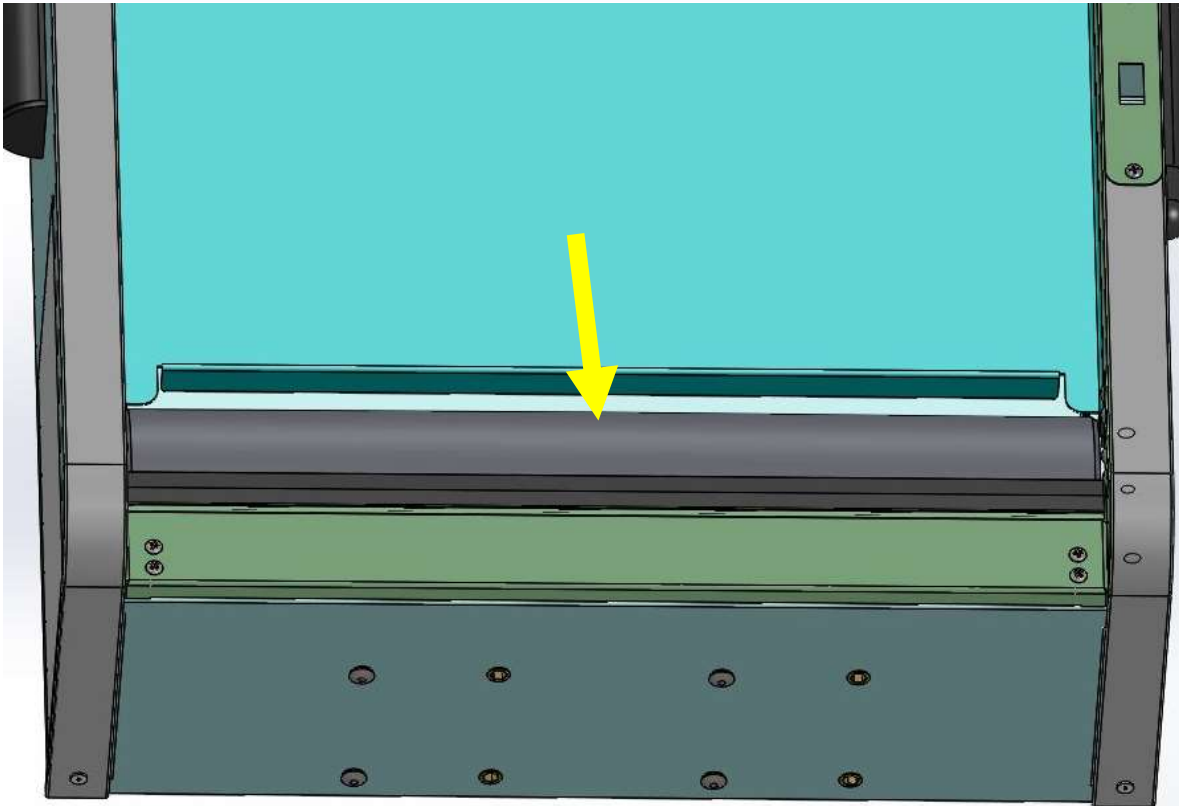

7' Conveyor Assembly
Motor (Cashier End)
Article # 100543905
Pan Oston # 652-550
(Belt is hidden)