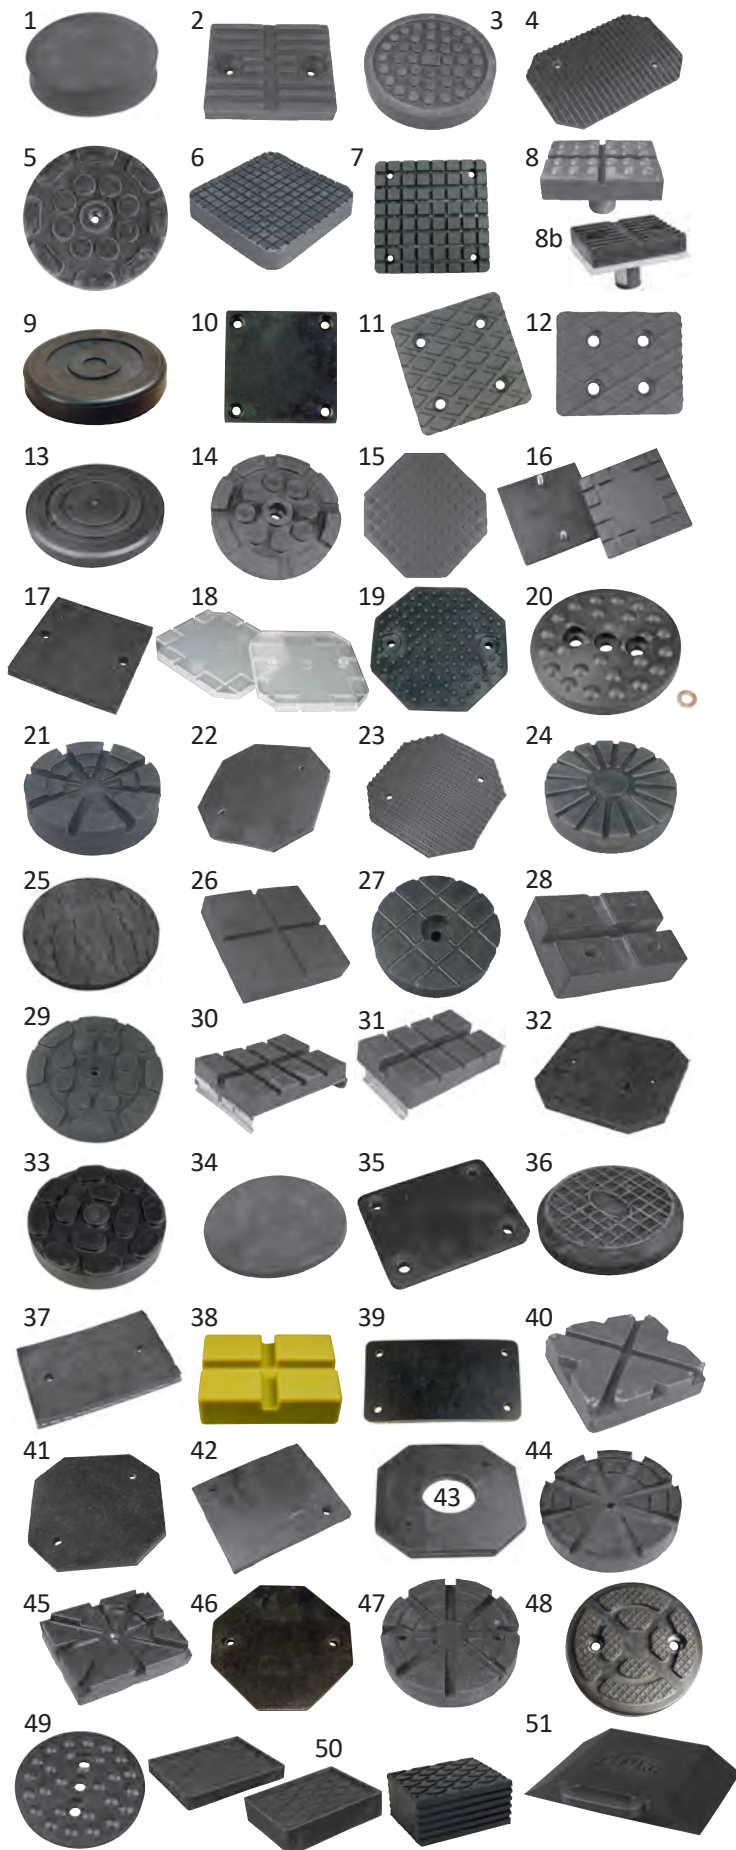

Auto Lift Pads Quick Reference | DIRECTFIT™ Brand **DIRECTFIT™**

SVI Part #	For OEM Models	Also, ask about:
1 BH-7145-34	Acanus/Ashawa	
2 BH-7101-00	Ammco**, Challenger, Tuxedo, Many	BH-7101-00-4 (Kit)
3 BH-7150-02	ALM	
4 BH-7165-02	Alamo ASSSA	
5 BH-7588-465	Atlas, Peak, Others	
6 BH-7479-55	BendPak	
7 BH-7256-20P	BendPak, Dannmar, Globe GV (4-3/4")	BH-7256-20-KIT (Kit)
8 BH-7475-01	BendPak & Some Western	
8b BH-7475-01R	BendPak & Some Western	BH-7475-01-4 (Kit)
9 BH-7474-78	BendPak / Dannmar	
10 BH-7479-329	BendPak(Fabric Re-inforced) (3")	
BH-7479-335 (4")	BendPak (4")	
11 BH-7214-02	Benwil	
12 BH-7205	Benwil & Bishamon	BH-7205-4 (Kit)
13 BH-7232-93	Challenger / Quality / Launch (Rubber)	
BH-7232-93F	Challenger / Quality Lift / Launch (Fabric Re-inforced)	
14 BH-7232-94	Challenger / Quality Lift	
15 BH-7225-01	Challenger/VBM	BH-7225-01-4 (Kit)
BH-7225-01X	Challenger/VBM (Heavy Duty)	BH-7225-01K (Kit)
16 BH-7232-01	Challenger	BH-7232-01-4 (Kit)
17 BH-7232-01HD	Challenger (Heavy Duty)	BH-7232-01HD-4(KIT)
18 BH-7232-01U	Challenger (Urethane Snap-In)	
-- BH-7232-98GMAP	Challenger (Urethane Snap-In Wide Style for GM Adapters)	
19 BH-7270-048	Direct Lift, Tuxedo	
20 BH-7270-006	Direct Lift	BH-7270-006-4 (Kit)
21 BH-7240-02	Force	
22 BH-7235-90AX	Forward, Texas Lifts, Tuxedo	BH-7235-90K (Kit)
23 BH-7235-90A	Forward / Raptor, Texas Lifts, Tuxedo	BH-7235-90 (Kit)
24 BH-7243-01	Fuchs - Zippo	
25 BH-7250-02T	Globe / Ford Smith	
26 BH-7250-03P	Globe / Ford Smith	
27 BH-7250-02	Globe / Ford Smith	
28 BH-7250-01	Globe, Direct Lift, BendPak	
29 BH-7276-00	Hofmann	
30 BH-7350-00	Manitowoc Lifts / Gilbarco	
31 BH-7352-03	Manitowoc Lifts / Gilbarco	
32 BH-7435-07	PMW, Kwik-Way	
33 BH-7586-02	Ravaglioli	
34 BH-7515-73	Rotary Lift	
35 BH-7536-92P	Rotary Lift	BH-7542-73 (Kit)
36 BH-7542-66P	Rotary Lift	BH-7542-66PK (Kit)
37 BH-9755-50-1	Rotary Lift	
38 BH-7508-61	Rotary Lift	
39 BH-7542-75P	SVI (GMT Style Adapters)	BH-7542-75P-4 (Kit)
40 BH-7750-02	Western, Grand, Worth, American	
41 BH-7771-32	Western	BH-7771-32-4 (Kit)
42 BH-7771-51P	Western	
43 BH-7771-32H	Western	
44 BH-7793-54	Wheeltronic	
45 BH-7805-168	Wheeltronic	BH-7805-168-4 (Kit)
46 BH-7820-04	Whip	
The following pads fit a variety of models:		
47 BH-7450-02	For Nussbaum, Force, and HydraLift	BH-7450-02-4 (Kit)
48 BH-7588-463	For Twin Busch, Peak, Launch	
49 BH-7560-04	For Powerrex, Complete Hydraulics, Globe, Direct Lift (This 3-hole pad is universal to replace previous styles with 1-2 holes)	
50 BH-9756-86T	Stack Pad 6.25" x 4.75" x 1/2" Tall	
-- BH-9756-86	Stack Pad 6.25" x 4.75" x 1-1/2" Tall	
-- BH-9756-87	Stack Pad 6.25" x 4.75" x 3" Tall	
51 SC-8150-25	Riser Pad 18" x 12" x 2.5" Tall	

SVI International, Inc.
800-321-8173

For more details on rubber pads and height extensions, see our catalog or call!

www.sviinternational.com

All names, numbers, symbols and descriptions are used for reference purposes only. It is not implied that any part listed is the product of these manufacturers.